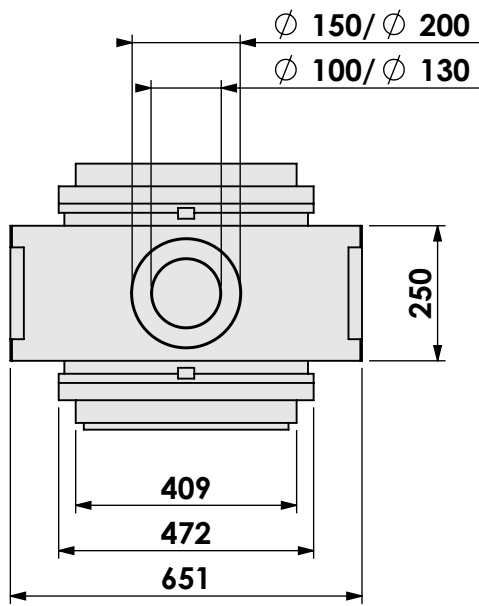

Modifications reserved

Projection: American

Scale: **1:14**
Unit: **mm**

Version: **0**

* = optional extended adjustable legs max. + 350 mm

bellfires

Barbas Bellfires B.V.
 Hallenstraat 17
 5531 AB Bladel
 The Netherlands
 www.barbasbellfires.com

Name: **VBM Tunnel-3 hidden door convection casing**

Modifications reserved

Projection: American

Scale: 1:14

Unit: mm

Version:

0

* = optional extended adjustable legs max. + 350 mm

Projection:

American

Scale:

1:14

Version:

0

Unit:

mm

Modifications reserved

Scale: **1:14**
Unit: **mm**

Version: **0**