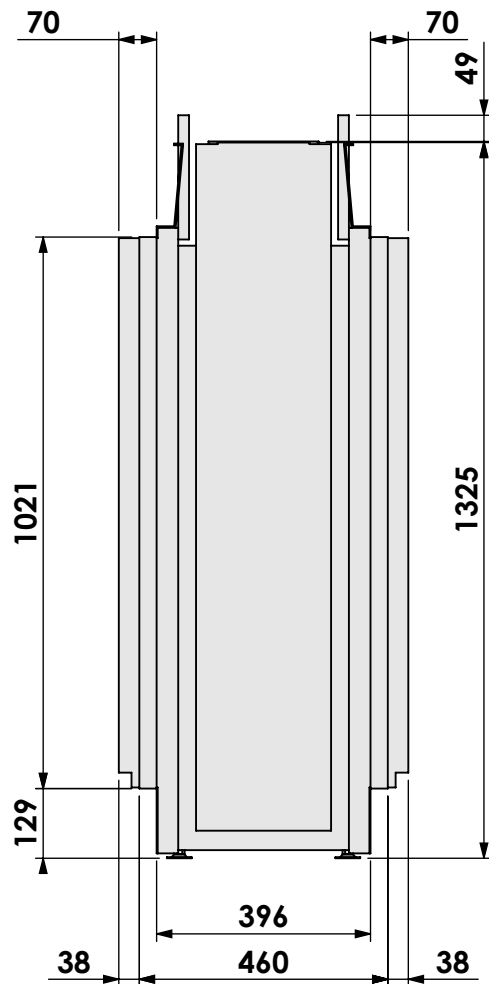

bellfires

Barbas Bellfires B.V.
Hallenstraat 17
5531 AB Bladel
The Netherlands
www.barbasbellfires.com

Name: **VBM Tunnel-3 HD + 7cm- HD + 7cm**

Modifications reserved

Scale: **1:14**
Unit: **mm**

Version: **0**