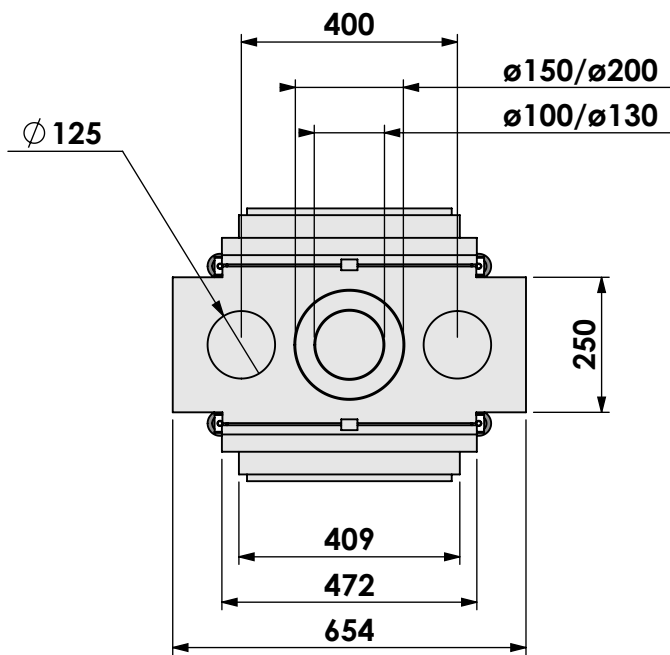

Projection:

American

Scale:

1:14

Version:

0

Unit:

mm

Modifications reserved

Projection: American

Scale: **1:14**
Unit: **mm**

Version: **0**

* = optional extended adjustable legs max. + 350 mm

bellfires

Barbas Bellfires B.V.
 Hallenstraat 17
 5531 AB Bladel
 The Netherlands
 www.barbasbellfires.com

Modifications reserved

Scale: **1:14**
Unit: **mm**

Version: **0**