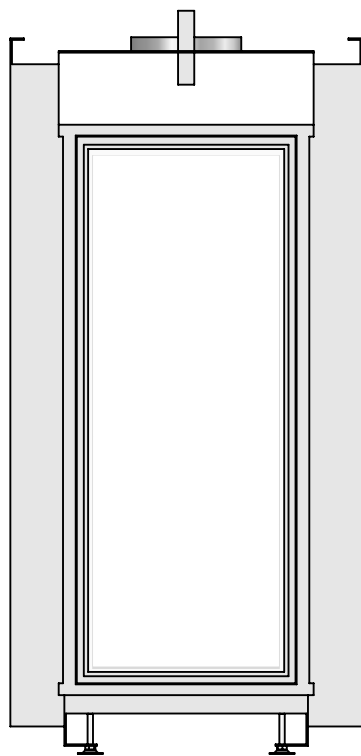

Name: **VBM Tunnel-3 hidden door convection casing**

Modifications reserved

Projection: American

Scale: 1:14

Unit: mm

Version:

0

* = optional extended adjustable legs max. + 350 mm