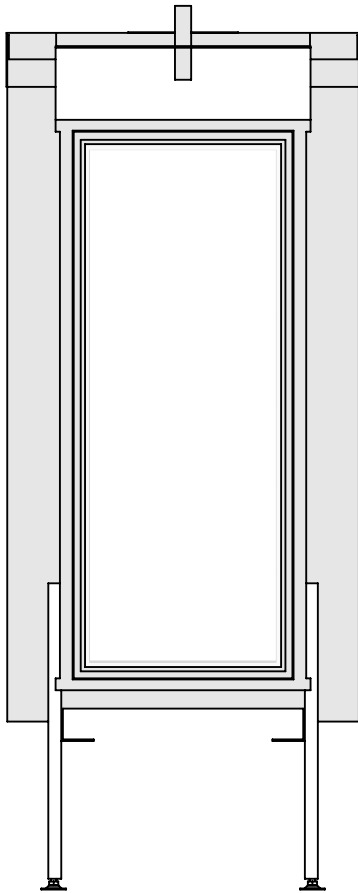

Name: **VBM Tunnel-3 hidden door convection casing**

Modifications reserved

Projection: American

Scale: 1:14

Unit: mm

Version:

0

* = optional extended adjustable legs max. + 350 mm