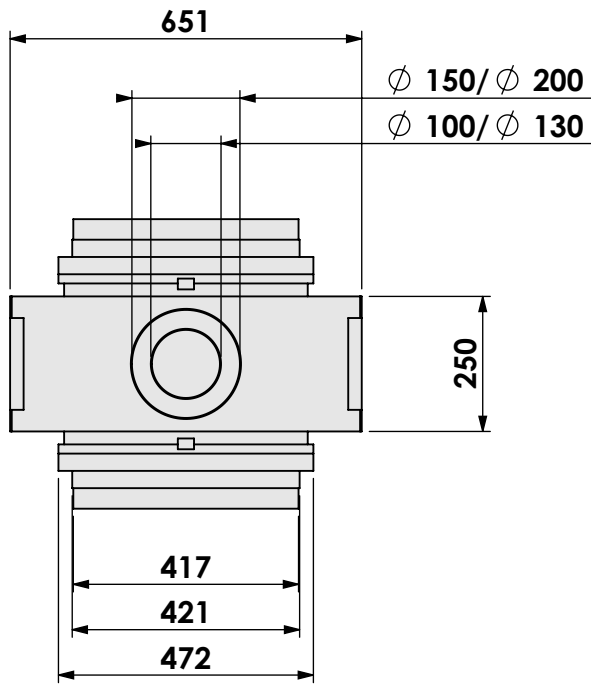

Projection:

American

Scale:

1:14

Version:

0

Unit:

mm

Modifications reserved

Projection: American

Scale: **1:14**
 Unit: **mm**

Version: **0**

bellfires

Barbas Bellfires B.V.
Hallenstraat 17
5531 AB Bladel
The Netherlands
www.barbasbellfires.com

Name: **VBM Tunnel-3 FF - HD + 10cm**

Modifications reserved

Projection: American

Scale: **1:14**
Unit: **mm**

Version: **0**

bellfires

Barbas Bellfires B.V.
 Hallenstraat 17
 5531 AB Bladel
 The Netherlands
www.barbasbellfires.com

Name: **VBM Tunnel-3 HD + 7cm- HD + 7cm**

Modifications reserved

Scale: **1:14**
Unit: **mm**

Version: **0**