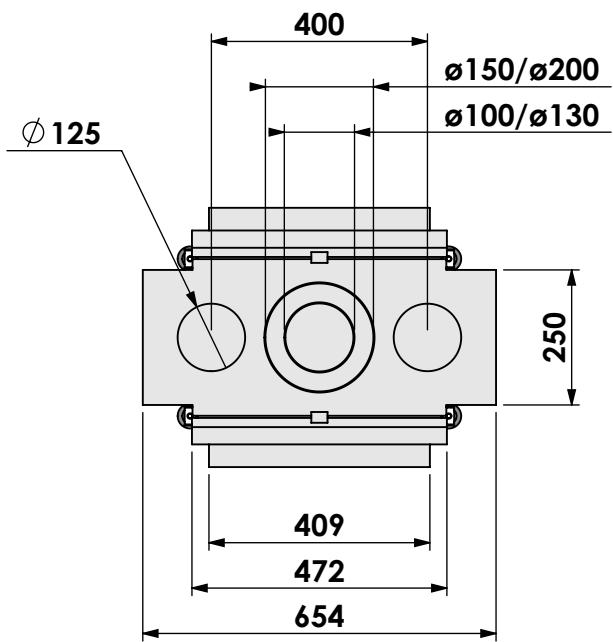

Modifications reserved

Projection: American

Scale: **1:14**
Unit: **mm**

Version: **0**

* = optional extended adjustable legs max. + 350 mm

bellfires

Barbas Bellfires B.V.
 Hallenstraat 17
 5531 AB Bladel
 The Netherlands
 www.barbasbellfires.com

Modifications reserved

Scale: **1:14**
Unit: **mm**

Version: **0**