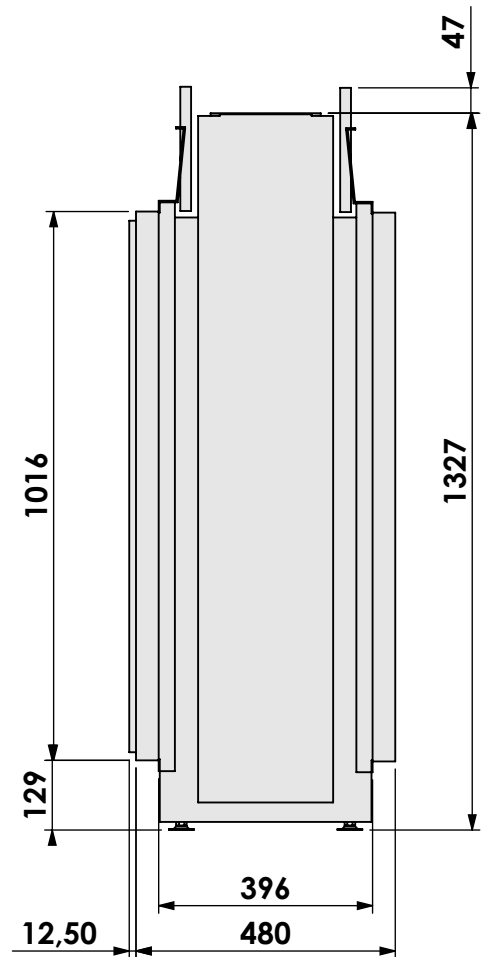

Name: **VBM Tunnel-3 hidden door convection casing**

Modifications reserved

Projection: American

Scale: 1:14

Unit: mm

Version:

0

* = optional extended adjustable legs max. + 350 mm

Modifications reserved

Scale: **1:14**
Unit: **mm**

Version: **0**