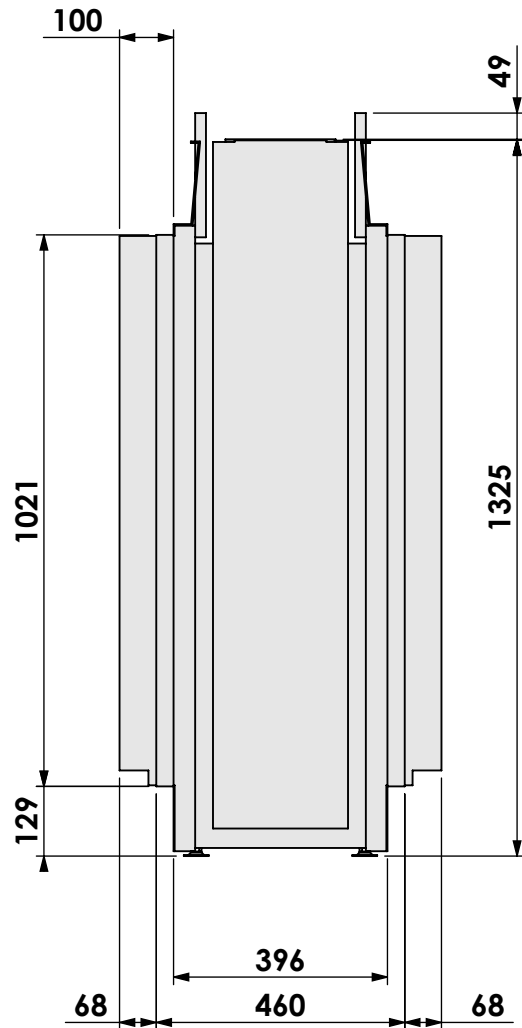

bellfires

Barbas Bellfires B.V.
Hallenstraat 17
5531 AB Bladel
The Netherlands
www.barbasbellfires.com

Name: **VBM Tunnel-3 HD+ 10cm - HD + 10cm**

Modifications reserved

Scale: **1:14**
Unit: **mm**

Version: **0**