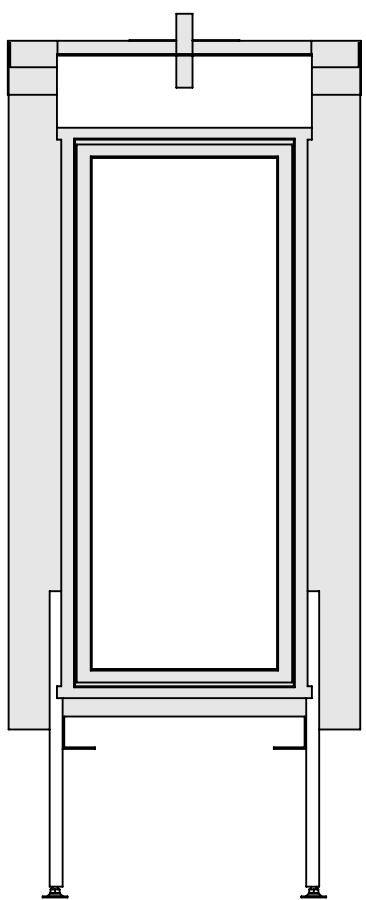

* = optional extended adjustable legs max. + 350 mm

bellfires

Barbas Bellfires B.V.
Hallenstraat 17
5531 AB Bladel
The Netherlands
www.barbasbellfires.com

Name: **VBM Tunnel-3 hidden door convection casing**

Modifications reserved

Projection: American

Scale: 1:14

Unit: mm

Version:

0