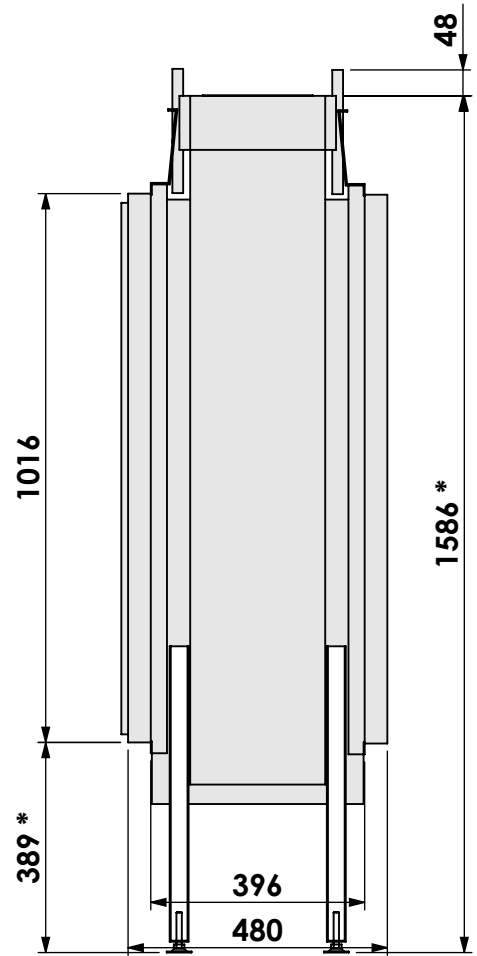

Name: **VBM Tunnel-3 hidden door convection casing**

Modifications reserved

Projection: American

Scale: 1:14

Unit: mm

Version:

0

* = optional extended adjustable legs max. + 350 mm

Projection:

American

Scale:

1:14

Version:

0

Unit:

mm

Modifications reserved

Scale: **1:14**
Unit: **mm**

Version: **0**