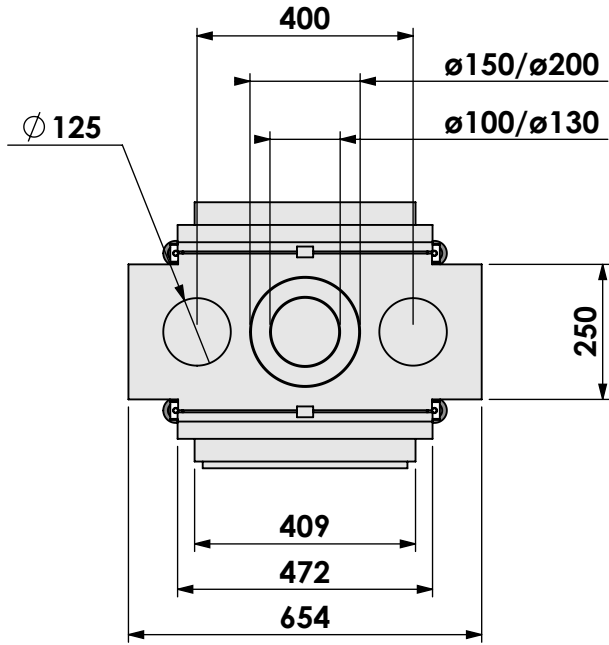

Modifications reserved

Projection: American

Scale: **1:14**
Unit: **mm**

Version: **0**

* = optional extended adjustable legs max. + 350 mm

bellfires

Barbas Bellfires B.V.
 Hallenstraat 17
 5531 AB Bladel
 The Netherlands
 www.barbasbellfires.com

Name: **VBM Tunnel-3 hidden door convection casing**

Modifications reserved

Projection: American

Scale: 1:14

Unit: mm

Version:

0

* = optional extended adjustable legs max. + 350 mm

Modifications reserved

Scale: **1:14**
Unit: **mm**

Version: **0**