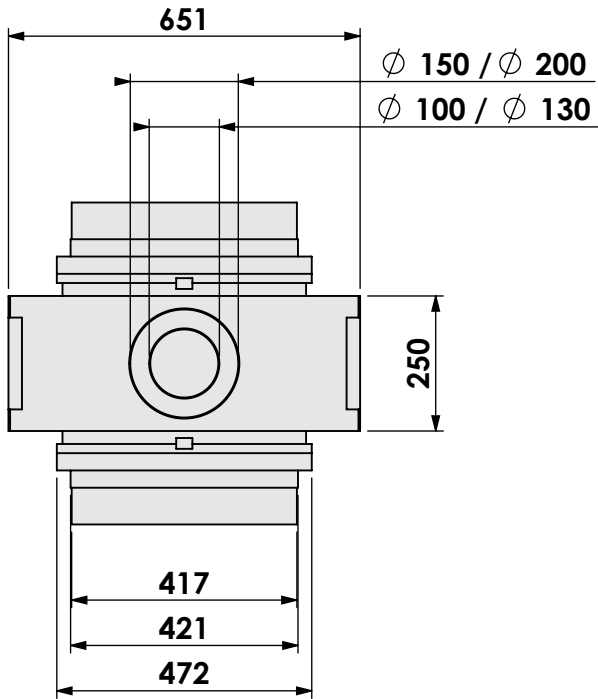

bellfires

Barbas Bellfires B.V.
Hallenstraat 17
5531 AB Bladel
The Netherlands
www.barbasbellfires.com

Name: **VBM Tunnel-3 HD+ 10cm - HD + 10cm**

Modifications reserved

Scale: **1:14**
Unit: **mm**

Version: **0**