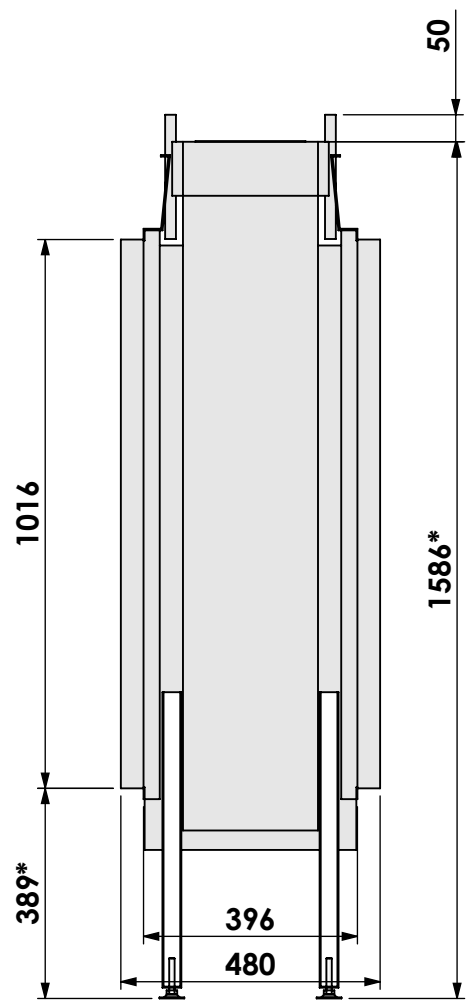

* = optional extended adjustable legs max. + 350 mm

bellfires

Barbas Bellfires B.V.
Hallenstraat 17
5531 AB Bladel
The Netherlands
www.barbasbellfires.com

Name: **VBM Tunnel-3 floating frame convection casing**

Modifications reserved

Projection: American

Scale: **1:14**
Unit: **mm**

Version: **0**

* = optional extended adjustable legs max. + 350 mm

bellfires

Barbas Bellfires B.V.
 Hallenstraat 17
 5531 AB Bladel
 The Netherlands
 www.barbasbellfires.com

Modifications reserved

Scale: **1:14**
Unit: **mm**

Version: **0**