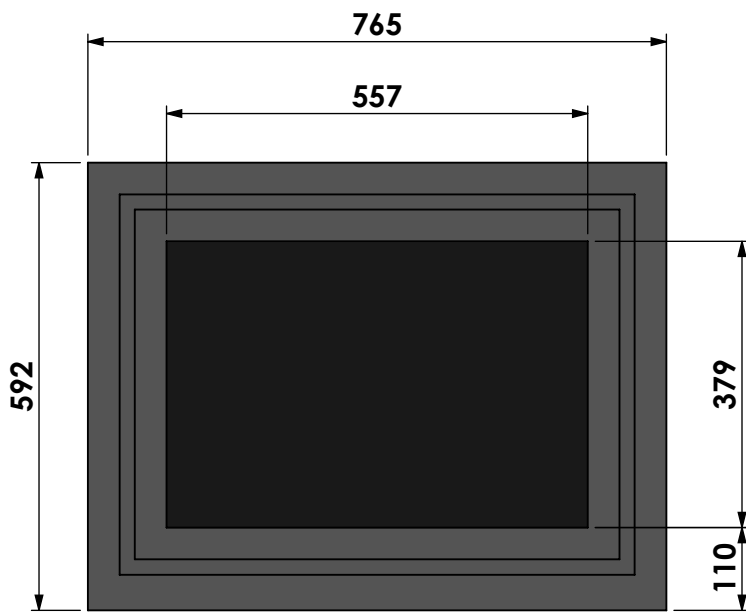

* = optional air inlet $\varnothing$ 125 mm

barbas

Barbas Bellfires B.V.
Hallenstraat 17
5531 AB Bladel
The Netherlands
www.barbasbellfires.com

Name: **Unilux-6 70 45 classic frame**

Modifications reserved

Scale: **1:10**
Unit: **mm**

Version: **0**