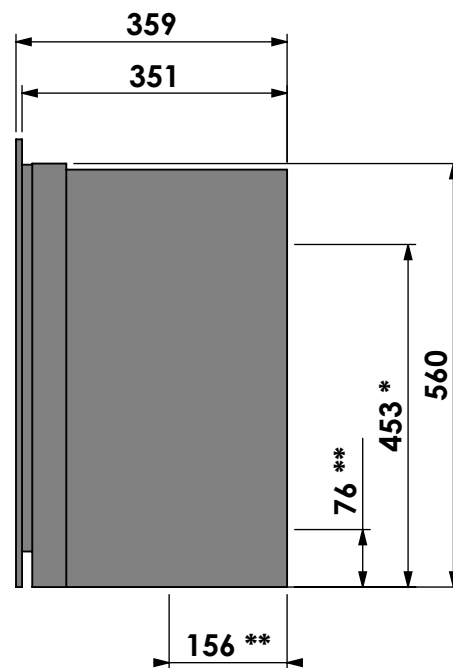

* = optional flue gas outlet $\phi 150$ mm
** = optional air inlet $\phi 125$ mm

barbas

Barbas Bellfires B.V.
Hallenstraat 17
5531 AB Bladel
The Netherlands
www.barbasbellfires.com

Name: **Unilux-6 70 classic frame**

Modifications reserved

Scale: **1:10**
Unit: **mm**

Version: **0**