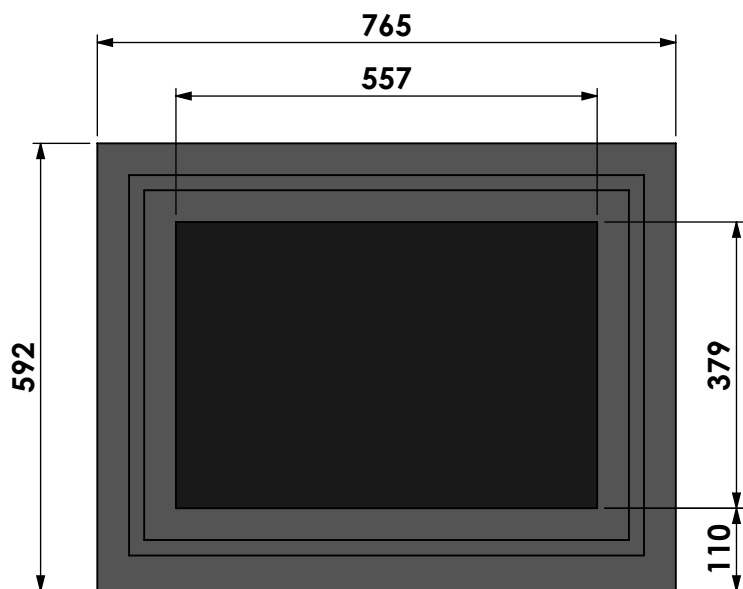

* = optional flue gas outlet $\phi 150$ mm
** = optional air inlet $\phi 125$ mm

barbas

Barbas Bellfires B.V.
Hallenstraat 17
5531 AB Bladel
The Netherlands
www.barbasbellfires.com

Name: **Unilux-6 70 classic frame**

Modifications reserved

Scale: **1:10**
Unit: **mm**

Version: **0**