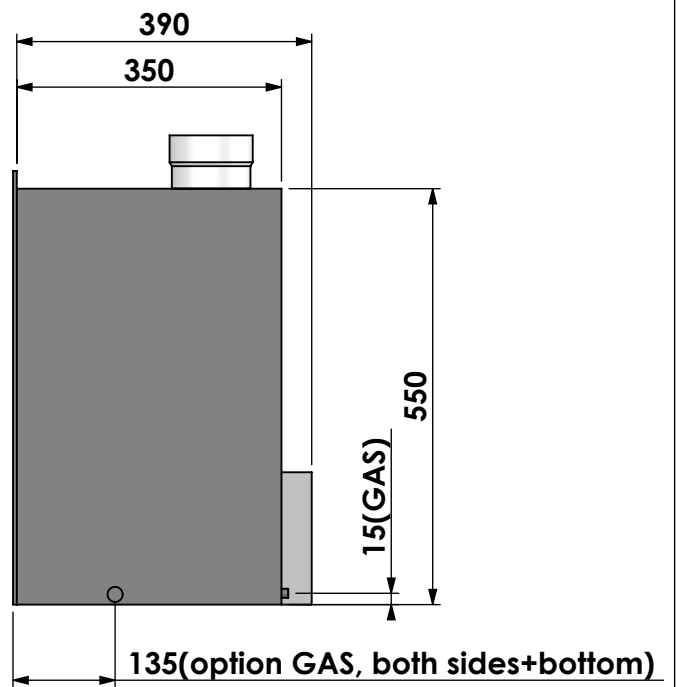

bellfires

Barbas Bellfires B.V.
Hallenstraat 17
5531 AB Bladel
The Netherlands
www.barbasbellfires.com

Name: **Unica 2-90 Lined flue-Top connection 35mm**

Modifications reserved

Projection:

American

Scale:

1:10

Version:

0

Unit:

mm

U.K. only !

bellfires

Barbas Bellfires B.V.
Hallenstraat 17
5531 AB Bladel
The Netherlands
www.barbasbellfires.com

Name: **Unica 2-90 Unlined flue- Back opening 35mm**

American

Scale:

1:15

Version:

0

Unit:

mm