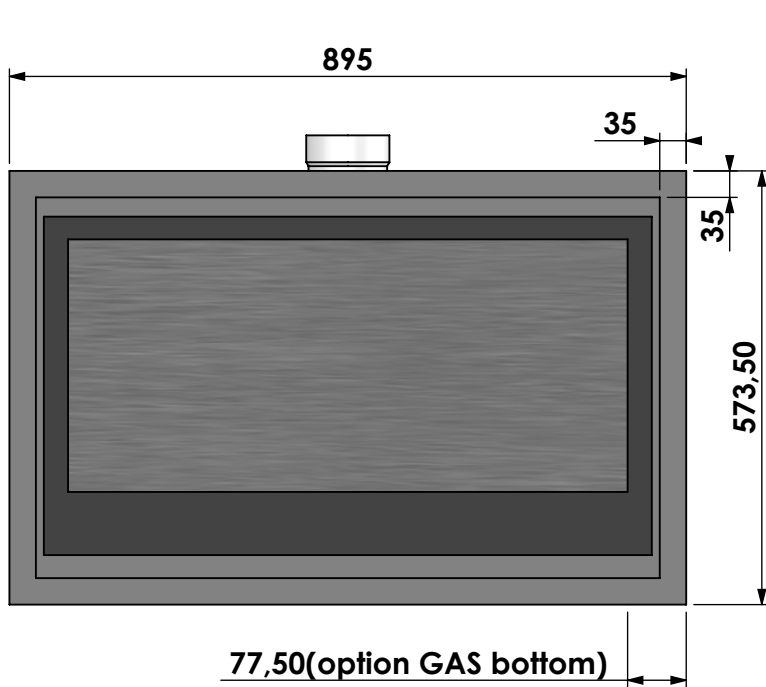

bellfires

Barbas Bellfires B.V.
Hallenstraat 17
5531 AB Bladel
The Netherlands
www.barbasbellfires.com

Name: **Unica 2-90 Lined flue-Top connection 35mm**

Modifications reserved

Projection:

American

Scale:

1:10

Version:

0

Unit:

mm

U.K. only !

bellfires

Barbas Bellfires B.V.
Hallenstraat 17
5531 AB Bladel
The Netherlands
www.barbasbellfires.com

Name: **Unica 2-90 Unlined flue- Back opening 35mm**

American

Scale:

1:15

Version:

0

Unit:

mm