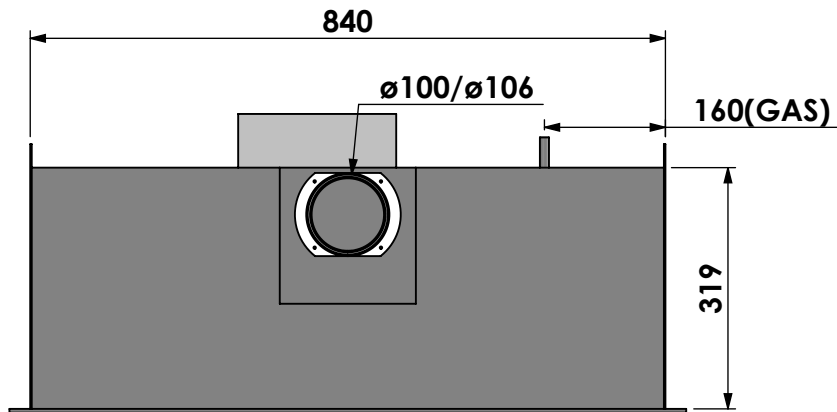

bellfires

Barbas Bellfires B.V.
Hallenstraat 17
5531 AB Bladel
The Netherlands
www.barbasbellfires.com

Name: **Unica 2-90 Lined flue-Top connection 35mm**

Modifications reserved

Projection:

American

Scale:

1:10

Version:

0

Unit:

mm

U.K. only !

bellfires

Barbas Bellfires B.V.
Hallenstraat 17
5531 AB Bladel
The Netherlands
www.barbasbellfires.com

Name: **Unica 2-90 Unlined flue- Back opening 35mm**

American

Scale:

1:15

Version:

0

Unit:

mm