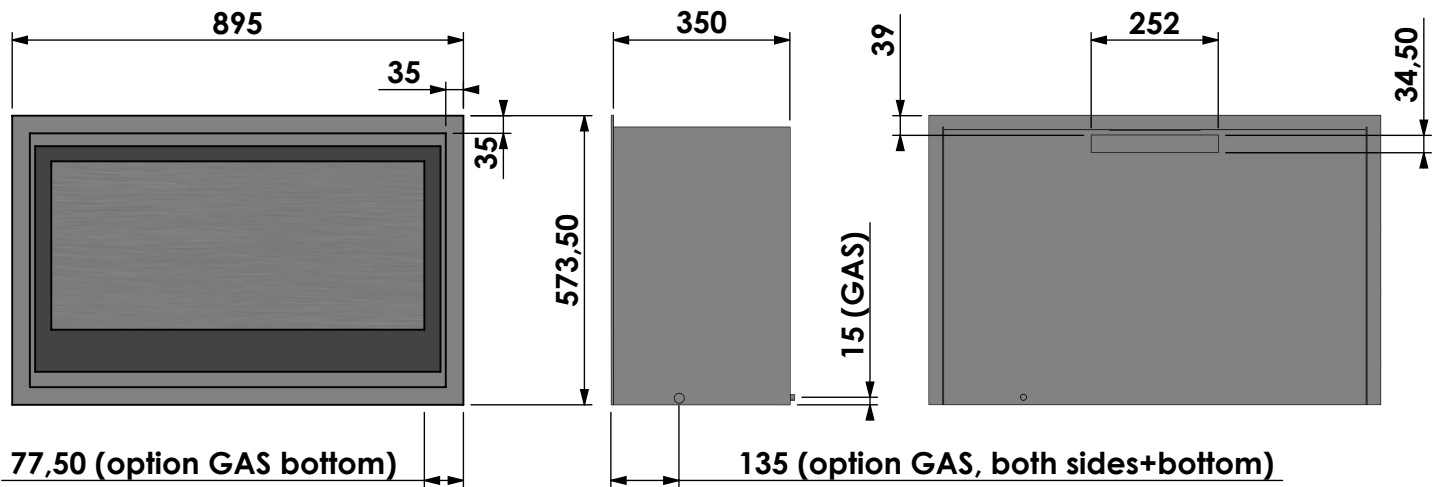

bellfires

Barbas Bellfires B.V.
Hallenstraat 17
5531 AB Bladel
The Netherlands
www.barbasbellfires.com

Name: **Unica 2-90 Lined flue-Top connection 35mm**

Modifications reserved

Projection:

American

Scale:

1:10

Version:

0

Unit:

mm

U.K. only !

bellfires

Barbas Bellfires B.V.
Hallenstraat 17
5531 AB Bladel
The Netherlands
www.barbasbellfires.com

Name: **Unica 2-90 Unlined flue- Back opening 35mm**

American

Scale:

1:15

Version:

0

Unit:

mm