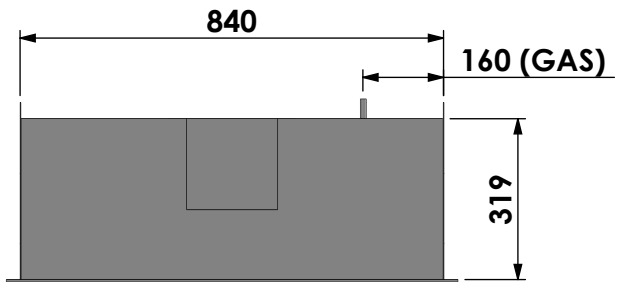

U.K. only !

bellfires

Barbas Bellfires B.V.
Hallenstraat 17
5531 AB Bladel
The Netherlands
www.barbasbellfires.com

Name: **Unica 2-90 Unlined flue- Back opening 35mm**

Modifications reserved

Projection:

American

Scale:

1:15

Version:

0

Unit:

mm