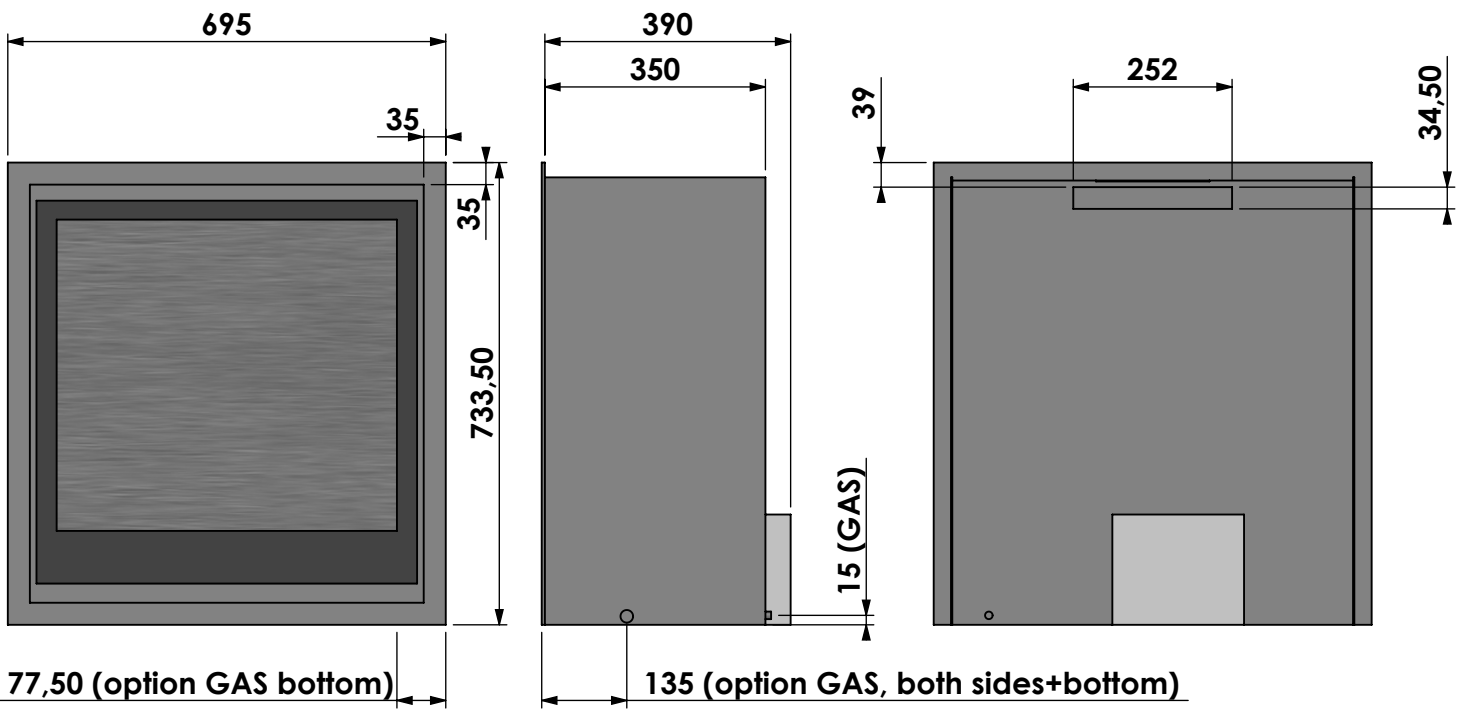

Projection:

American

Scale:

1:12

Version:

0

Unit:

mm