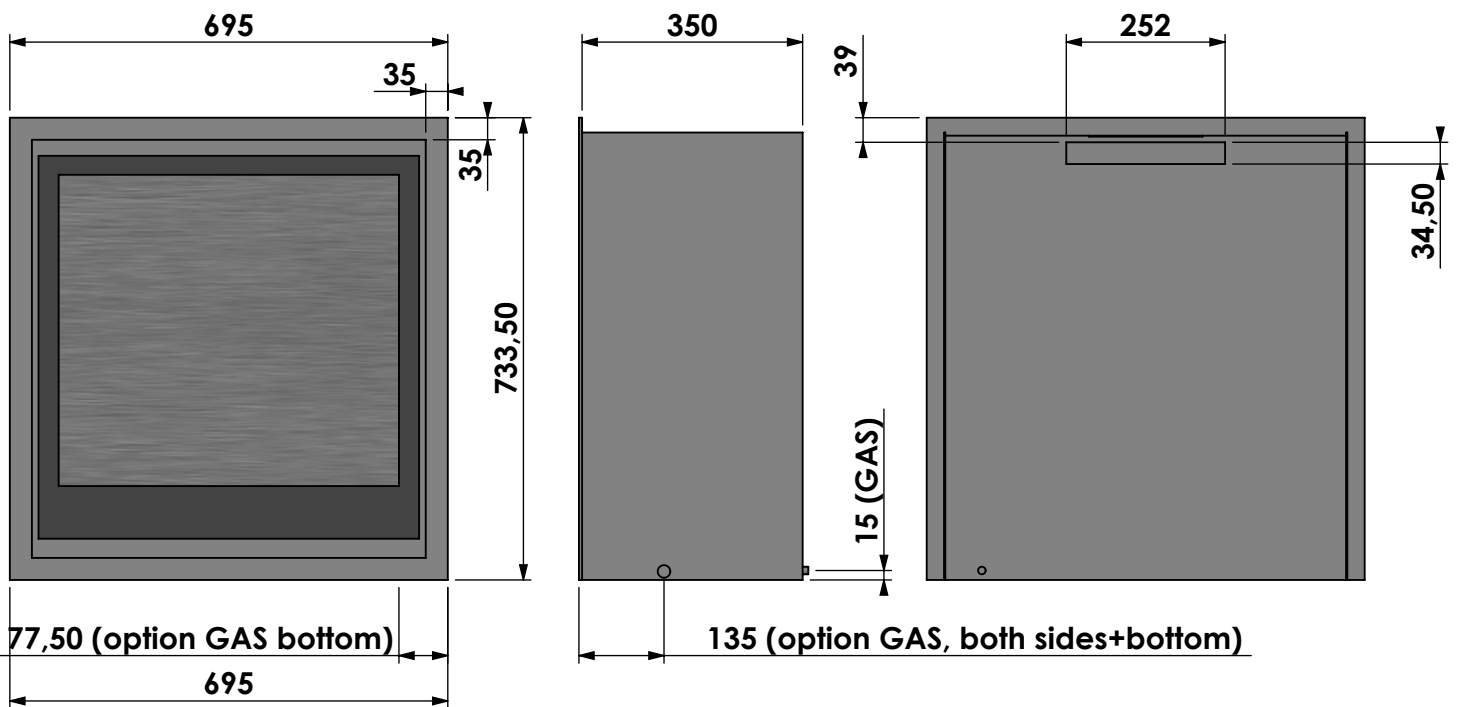

U.K. only !

bellfires

Barbas Bellfires B.V.
Hallenstraat 17
5531 AB Bladel
The Netherlands
www.barbasbellfires.com

Name: **Unica 2-75 Unlined flue- Back opening 35mm**

Modifications reserved

Projection:

American

Scale:

1:12

Version:

0

Unit:

mm