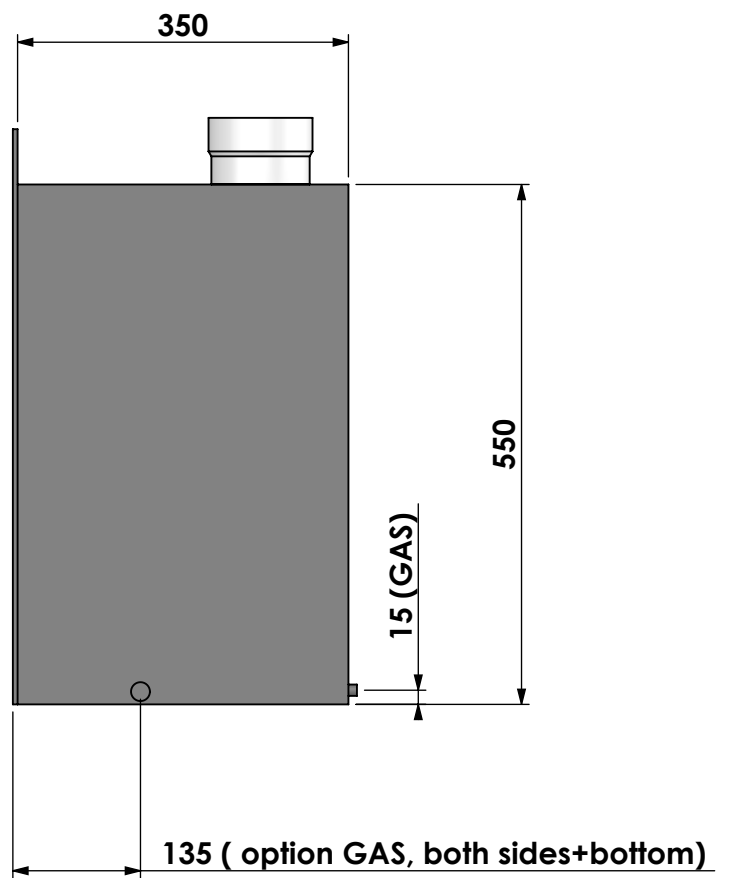

Scale: **1:12**
Unit: **mm**

Version: **0**

bellfires

Barbas Bellfires B.V.
Hallenstraat 17
5531 AB Bladel
The Netherlands
www.barbasbellfires.com

Name: **Unica 2-40 Lined flue-Top connection 70mm**

Modifications reserved

Scale: **1:8**
Unit: **mm**

Version: **0**