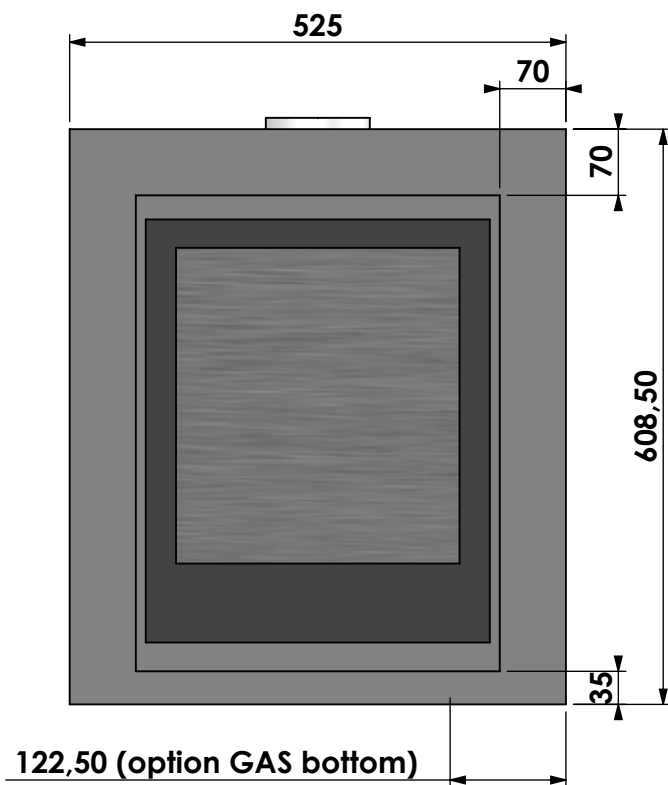

Scale: **1:12**
Unit: **mm**

Version: **0**

bellfires

Barbas Bellfires B.V.
Hallenstraat 17
5531 AB Bladel
The Netherlands
www.barbasbellfires.com

Name: **Unica 2-40 Lined flue-Top connection 70mm**

Modifications reserved

Scale: **1:8**
Unit: **mm**

Version: **0**