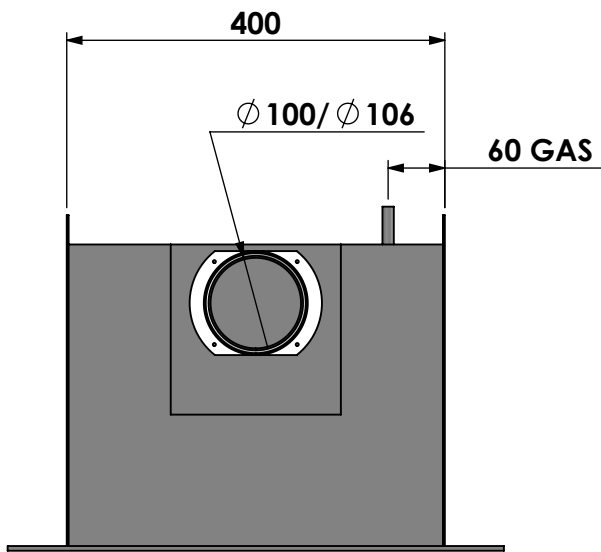

Scale: **1:12**
Unit: **mm**

Version: **0**

bellfires

Barbas Bellfires B.V.
Hallenstraat 17
5531 AB Bladel
The Netherlands
www.barbasbellfires.com

Name: **Unica 2-40 Lined flue-Top connection 70mm**

Modifications reserved

Scale: **1:8**
Unit: **mm**

Version: **0**