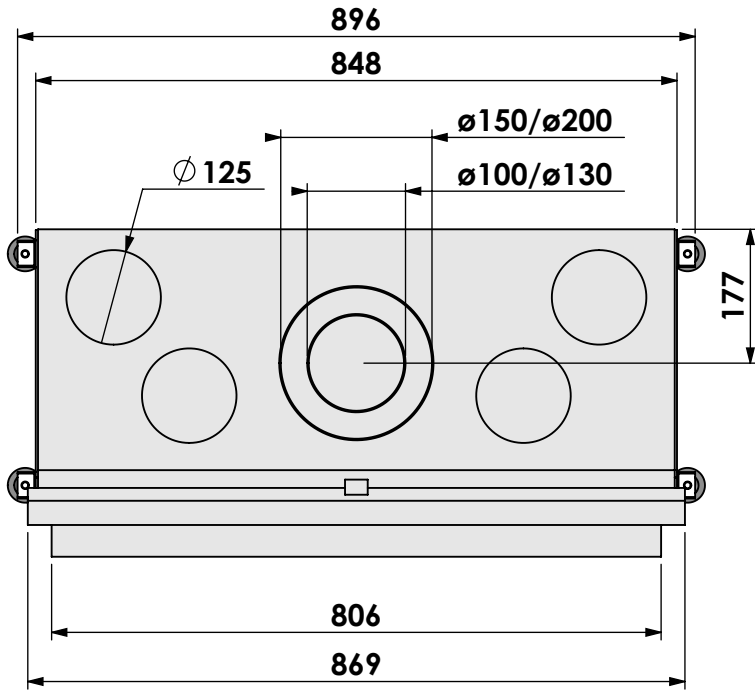

* = optional extended adjustable legs max. + 350 mm

bellfires

Barbas Bellfires B.V.
Hallenstraat 17
5531 AB Bladel
The Netherlands
www.barbasbellfires.com

Name: **HBXS-3 hidden door convection casing**

Modifications reserved

Scale: **1:10**
Unit: **mm**

Version: **0**