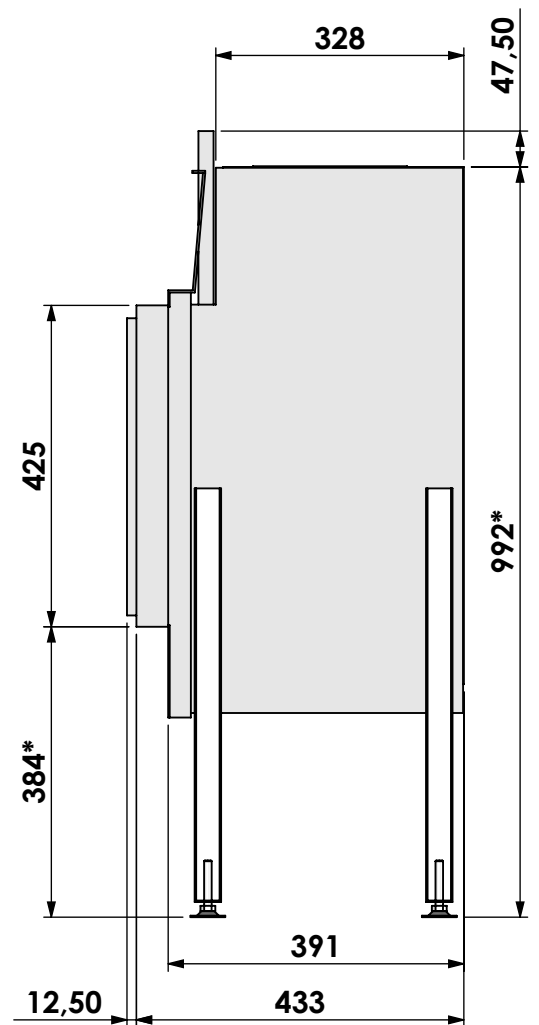

Projection: American

Scale: 1:10

Unit: mm

Version:

0

* = optional extended adjustable legs max. + 350 mm

bellfires

Barbas Bellfires B.V.
Hallenstraat 17
5531 AB Bladel
The Netherlands
www.barbasbellfires.com

Name: **HBXS-3 hidden door+ 10 cm stone bar**

Modifications reserved

Scale: **1:10**
 Unit: **mm**

Version: **0**