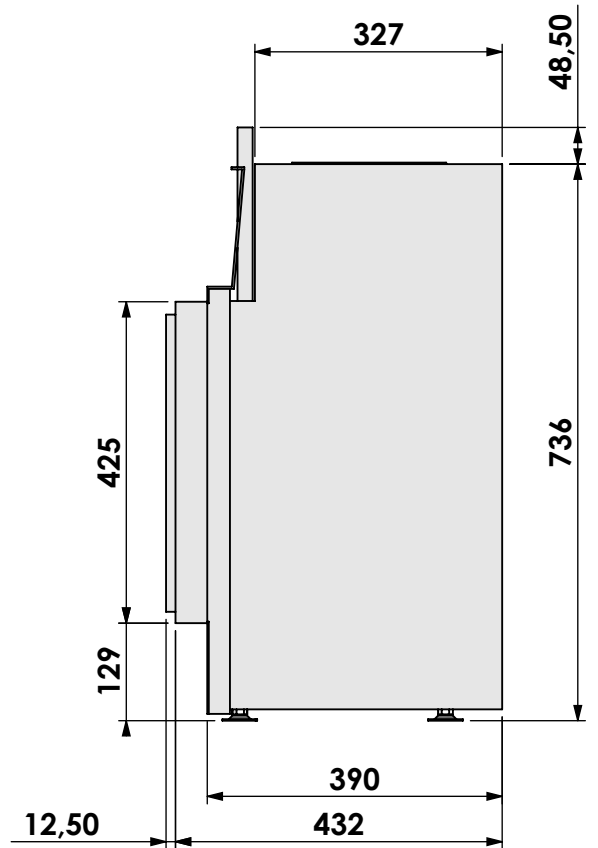

bellfires

Barbas Bellfires B.V.
Hallenstraat 17
5531 AB Bladel
The Netherlands
www.barbasbellfires.com

Name: **HBXS-3 floating frame**

Modifications reserved

Projection: American

Scale: 1:10

Unit: mm

Version:

0