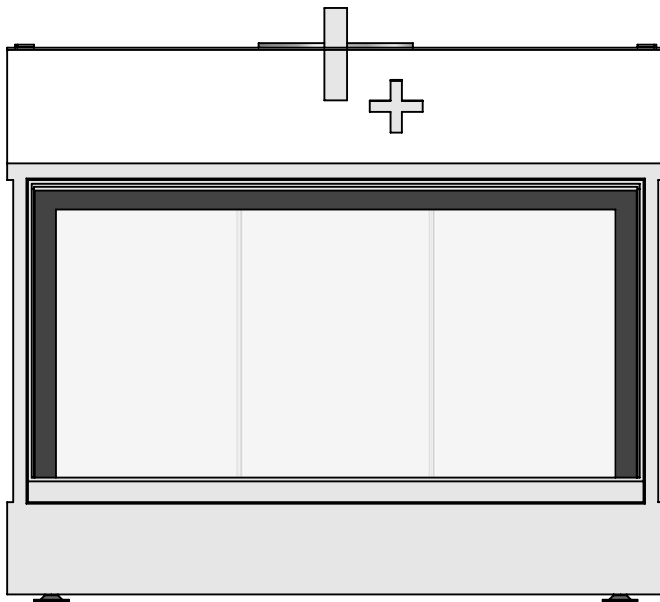

bellfires

Barbas Bellfires B.V.
Hallenstraat 17
5531 AB Bladel
The Netherlands
www.barbasbellfires.com

Name: **HBXS-3 hidden door+ 7cm**

Modifications reserved

Projection: American

Scale: **1:10**
Unit: **mm**

Version: **0**