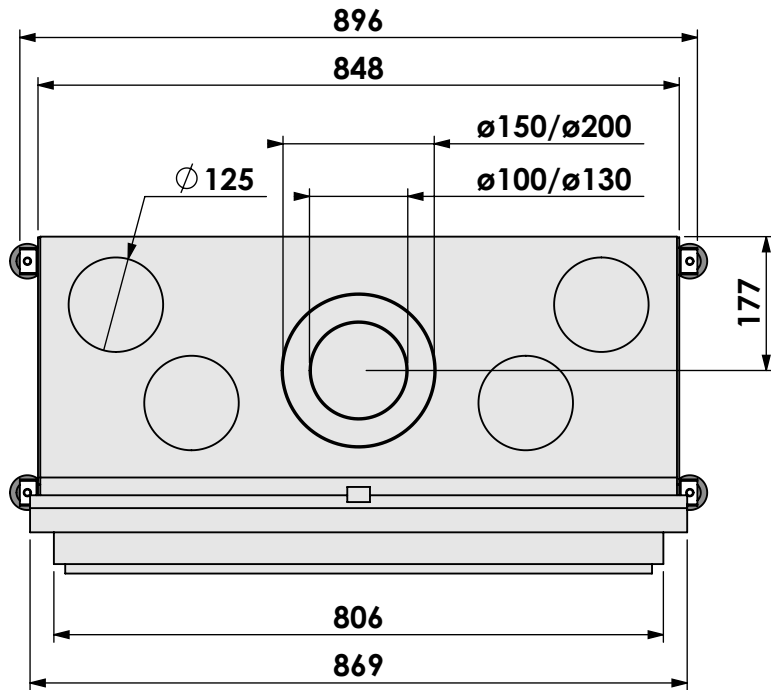

Projection: American

Scale: 1:10

Unit: mm

Version:

0

* = optional extended adjustable legs max. + 350 mm

bellfires

Barbas Bellfires B.V.
Hallenstraat 17
5531 AB Bladel
The Netherlands
www.barbasbellfires.com

Name: **HBXS-3 hidden door+ 10 cm stone bar**

Modifications reserved

Scale: **1:10**
 Unit: **mm**

Version: **0**