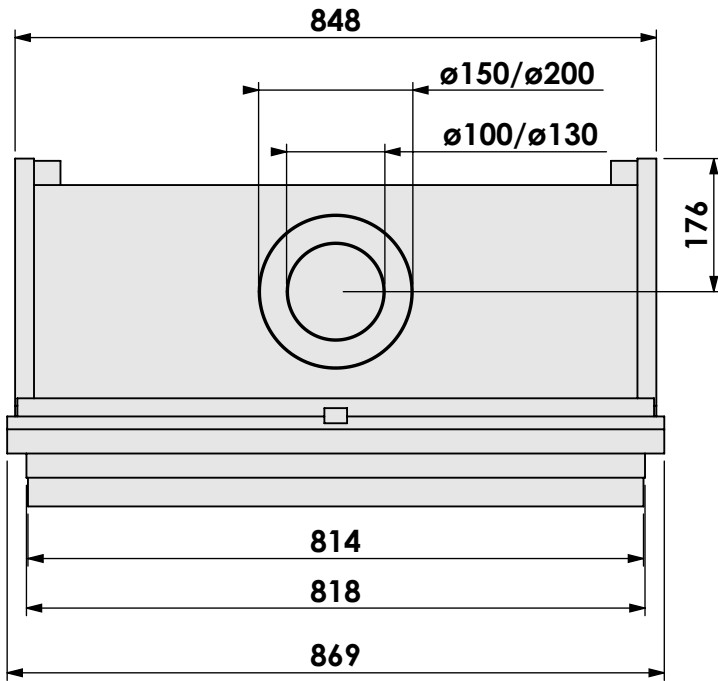

Unit:

mm

* = optional extended adjustable legs max. + 350 mm

bellfires

Barbas Bellfires B.V.
Hallenstraat 17
5531 AB Bladel
The Netherlands
www.barbasbellfires.com

Name: **HBXS-3 hidden door convection casing**

Modifications reserved

Scale: **1:10**
Unit: **mm**

Version: **0**

bellfires

Barbas Bellfires B.V.
 Hallenstraat 17
 5531 AB Bladel
 The Netherlands
www.barbasbellfires.com

Name: **HBXS-3 hidden door+ 7cm**

Name: **HBXS-3 hidden door+ 10 cm stone bar**

Modifications reserved

Scale: **1:10**
 Unit: **mm**

Version: **0**