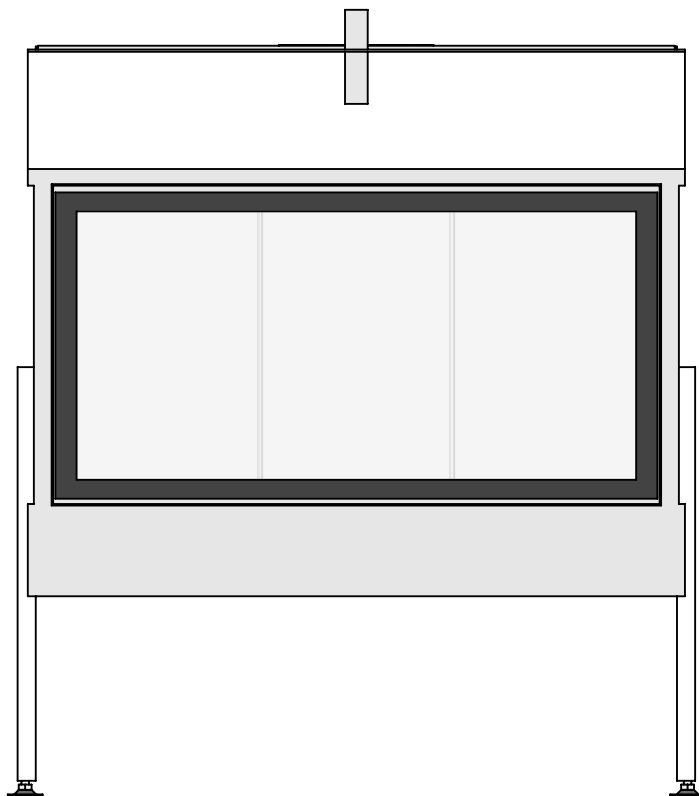

* = optional extended adjustable legs max. + 350 mm

bellfires

Barbas Bellfires B.V.
Hallenstraat 17
5531 AB Bladel
The Netherlands
www.barbasbellfires.com

Name: **HBXS-3 hidden door convection casing**

Modifications reserved

Scale: **1:10**
Unit: **mm**

Version: **0**