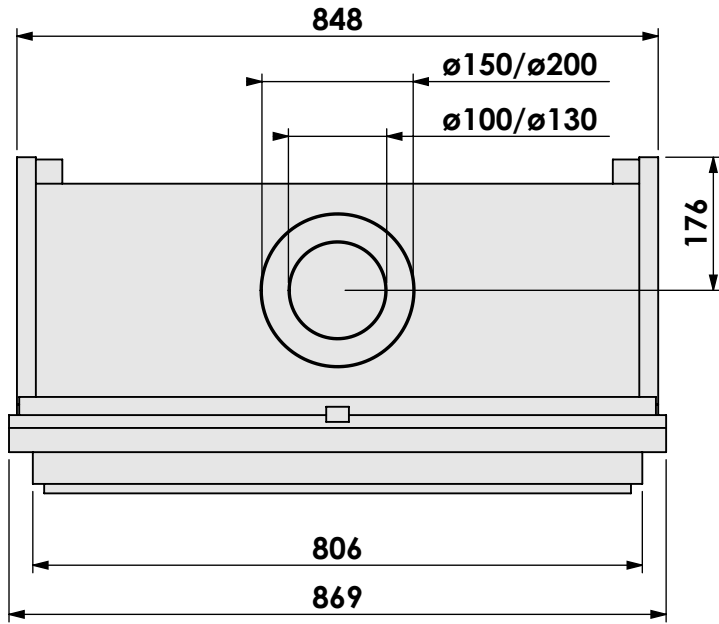

bellfires

Barbas Bellfires B.V.
Hallenstraat 17
5531 AB Bladel
The Netherlands
www.barbasbellfires.com

Name: **HBXS-3 floating frame**

Modifications reserved

Projection: American

Scale: 1:10

Unit: mm

Version:

0