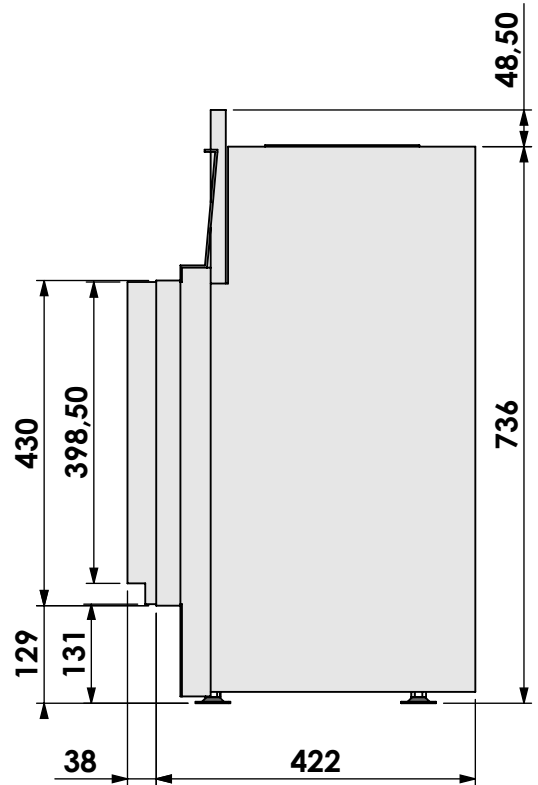

bellfires

Barbas Bellfires B.V.
Hallenstraat 17
5531 AB Bladel
The Netherlands
www.barbasbellfires.com

Name: **HBXS-3 hidden door+ 7cm**

Modifications reserved

Projection: American

Scale: **1:10**
Unit: **mm**

Version: **0**