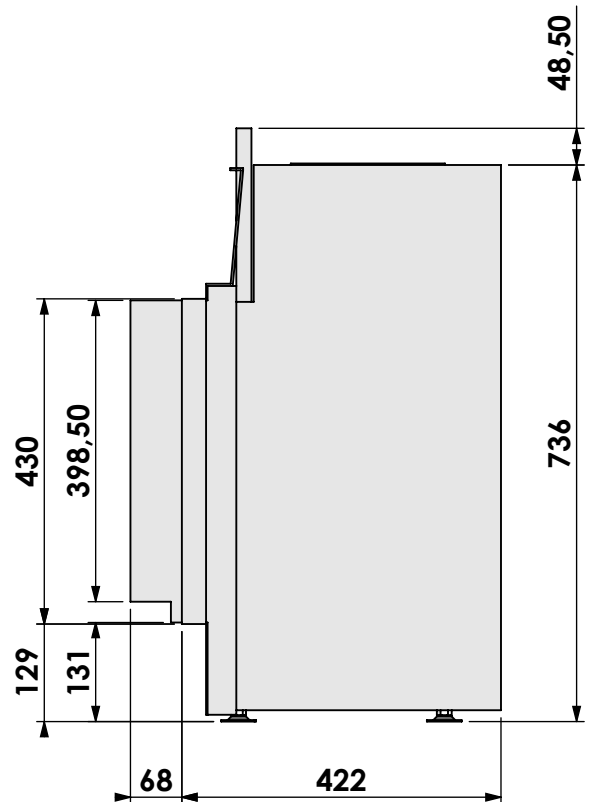

bellfires

Barbas Bellfires B.V.
Hallenstraat 17
5531 AB Bladel
The Netherlands
www.barbasbellfires.com

Name: **HBXS-3 hidden door+ 10cm**

Modifications reserved

Projection: American

Scale: **1:10**
Unit: **mm**

Version: **0**