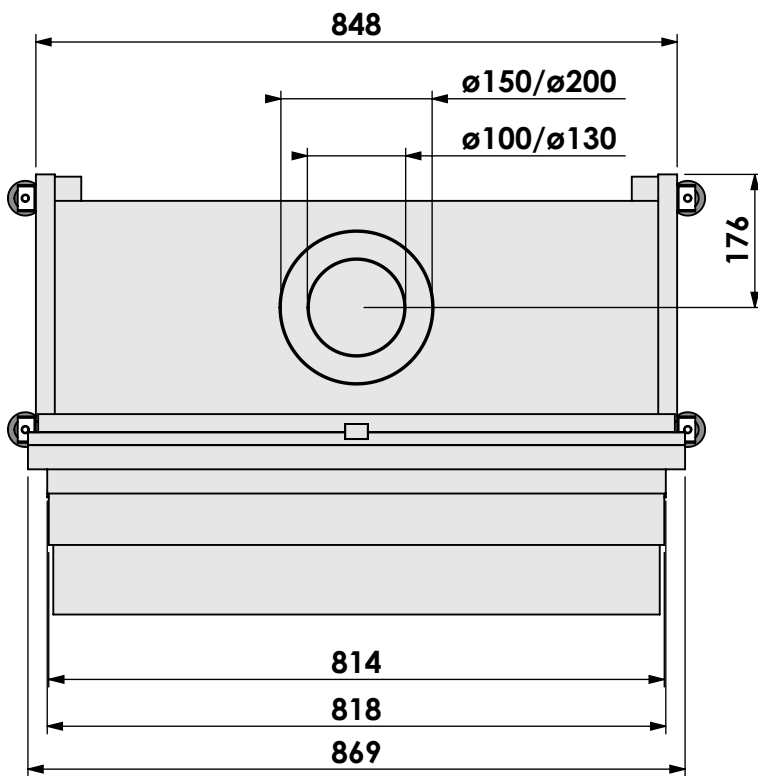

Modifications reserved

Projection: American

Scale: **1:10**
 Unit: **mm**

Version: **0**

bellfires

Barbas Bellfires B.V.
 Hallenstraat 17
 5531 AB Bladel
 The Netherlands
www.barbasbellfires.com

Name: **HBXS-3 hidden door+ 10cm**

Modifications reserved

Projection: American

Scale: **1:10**
 Unit: **mm**

Version: **0**

* = optional extended adjustable legs max. + 350 mm

bellfires

Barbas Bellfires B.V.
 Hallenstraat 17
 5531 AB Bladel
 The Netherlands
www.barbasbellfires.com

Name: **HBXS-3 hidden door+ 10 cm stone bar**

Modifications reserved

Scale: **1:10**
 Unit: **mm**

Version: **0**