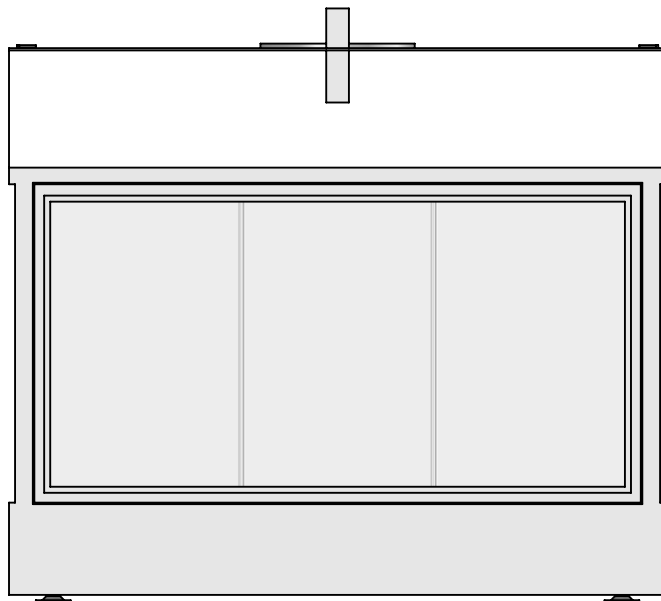

bellfires

Barbas Bellfires B.V.
Hallenstraat 17
5531 AB Bladel
The Netherlands
www.barbasbellfires.com

Name: **HBXS-3 floating frame**

Modifications reserved

Projection: American

Scale: 1:10

Unit: mm

Version:

0