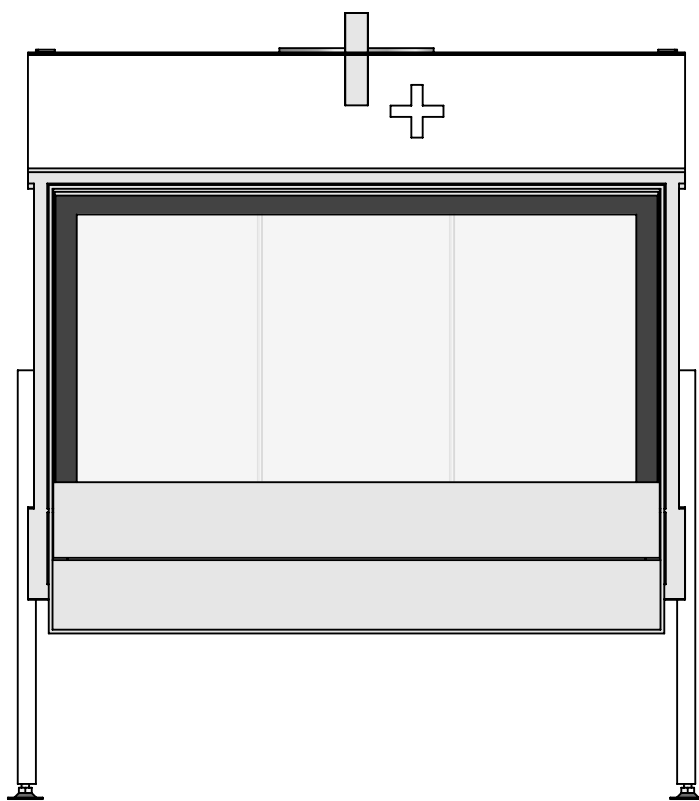

* = optional extended adjustable legs max. + 350 mm

bellfires

Barbas Bellfires B.V.
Hallenstraat 17
5531 AB Bladel
The Netherlands
www.barbasbellfires.com

Name: **HBXS-3 hidden door+ 10 cm stone bar**

Modifications reserved

Scale: **1:10**
Unit: **mm**

Version: **0**