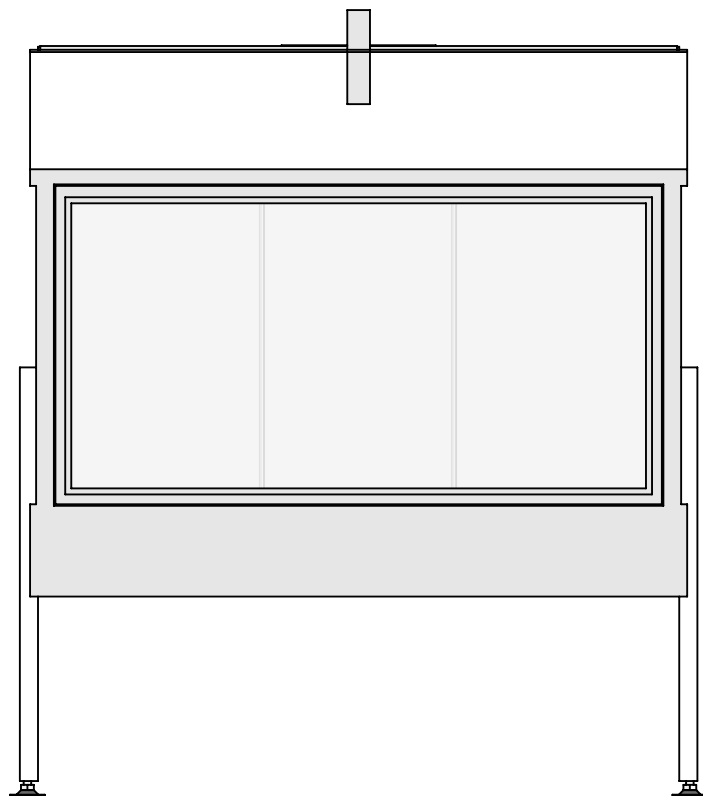

Projection: American

Scale: 1:10

Unit: mm

Version:

0

* = optional extended adjustable legs max. + 350 mm

bellfires

Barbas Bellfires B.V.
Hallenstraat 17
5531 AB Bladel
The Netherlands
www.barbasbellfires.com

Name: **HBXS-3 floating frame convection casing**

Modifications reserved

Projection:

American

Scale:

1:10

Version:

0