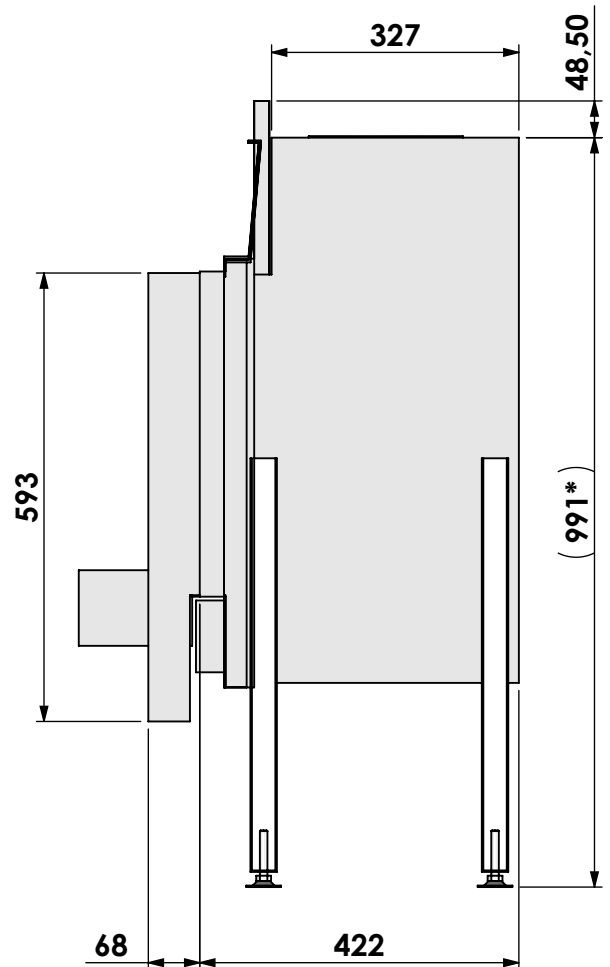

Modifications reserved

Scale: **1:10**
Unit: **mm**

Version: **0**

bellfires

Barbas Bellfires B.V.
 Hallenstraat 17
 5531 AB Bladel
 The Netherlands
www.barbasbellfires.com

Name: **HBXS-3 hidden door+ 7cm**

Modifications reserved

Projection: American

Scale: **1:10**
 Unit: **mm**

Version: **0**

bellfires

Barbas Bellfires B.V.
 Hallenstraat 17
 5531 AB Bladel
 The Netherlands
www.barbasbellfires.com

Name: **HBXS-3 hidden door+ 10cm**

Modifications reserved

Projection: American

Scale: **1:10**
 Unit: **mm**

Version: **0**

* = optional extended adjustable legs max. + 350 mm

bellfires

Barbas Bellfires B.V.
 Hallenstraat 17
 5531 AB Bladel
 The Netherlands
www.barbasbellfires.com

Name: **HBXS-3 hidden door+ 10 cm stone bar**

Modifications reserved

Scale: **1:10**
 Unit: **mm**

Version: **0**