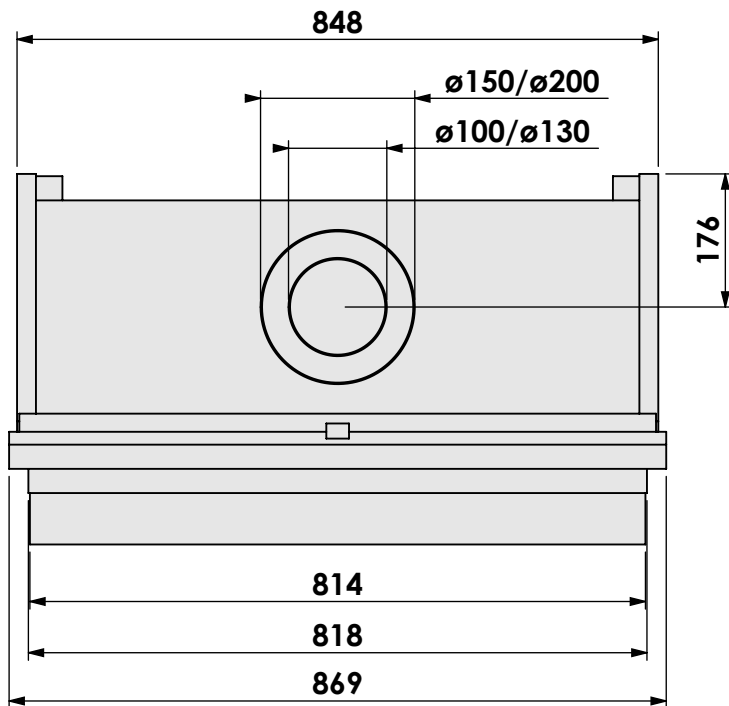

Modifications reserved

Scale: **1:10**
Unit: **mm**

Version: **0**

bellfires

Barbas Bellfires B.V.
 Hallenstraat 17
 5531 AB Bladel
 The Netherlands
www.barbasbellfires.com

Name: **HBXS-3 hidden door+ 7cm**

Modifications reserved

Projection: American

Scale: **1:10**
 Unit: **mm**

Version: **0**

bellfires

Barbas Bellfires B.V.
 Hallenstraat 17
 5531 AB Bladel
 The Netherlands
www.barbasbellfires.com

Name: **HBXS-3 hidden door+ 10cm**

Name: **HBXS-3 hidden door+ 10 cm stone bar**

Modifications reserved

Scale: **1:10**
 Unit: **mm**

Version: **0**