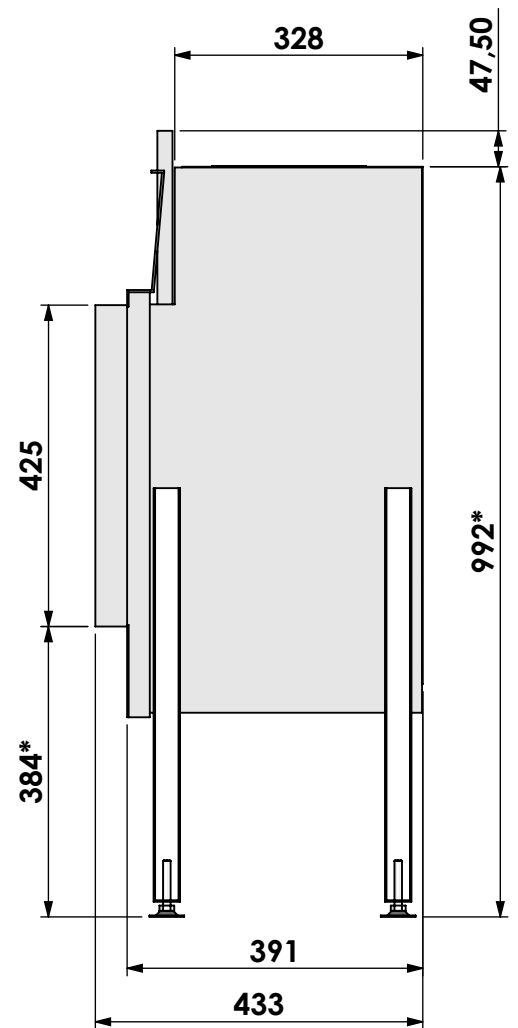

* = optional extended adjustable legs max. + 350 mm

bellfires

Barbas Bellfires B.V.
Hallenstraat 17
5531 AB Bladel
The Netherlands
www.barbasbellfires.com

Name: **HBXS-3 hidden door convection casing**

Modifications reserved

Scale: **1:10**
Unit: **mm**

Version: **0**