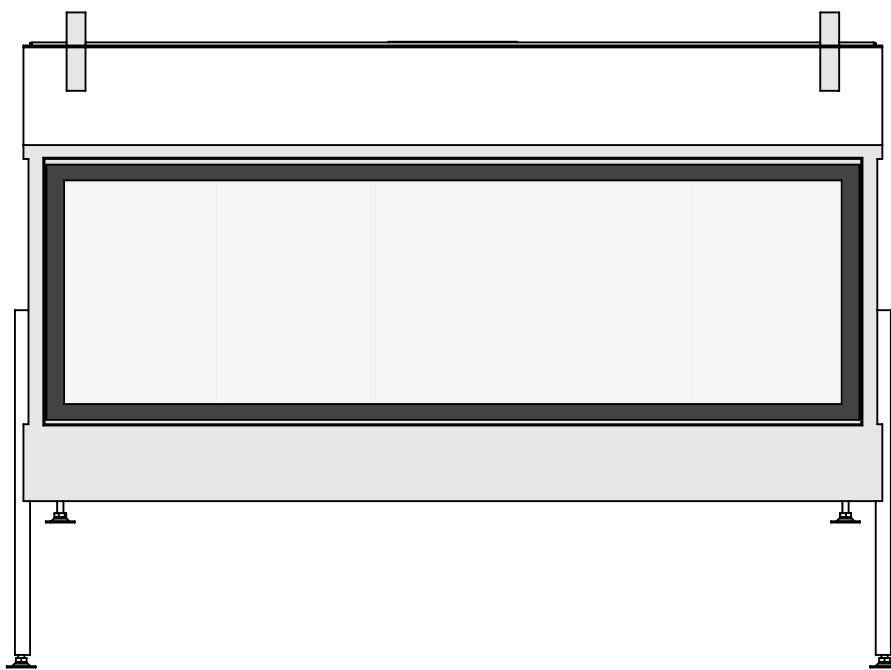

Scale: **1:12**
 Unit: **mm**

Version: **0**

* = optional extended adjustable legs max. + 350 mm

bellfires

Barbas Bellfires B.V.
Hallenstraat 17
5531 AB Bladel
The Netherlands
www.barbasbellfires.com

Name: **HBL-3 floating frame convection casing**

mm

* = optional extended adjustable legs max. + 350 mm

bellfires

Barbas Bellfires B.V.
Hallenstraat 17
5531 AB Bladel
The Netherlands
www.barbasbellfires.com

Name: **HBL-3 hidden door convection casing**

Modifications reserved