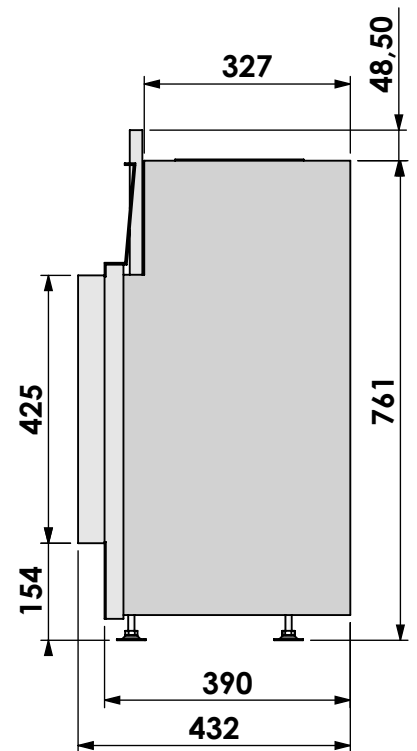

bellfires

Barbas Bellfires B.V.
Hallenstraat 17
5531 AB Bladel
The Netherlands
www.barbasbellfires.com

Name: **HBL-3 hidden door**

Modifications reserved

Scale: **1:12**
Unit: **mm**

Version: **0**