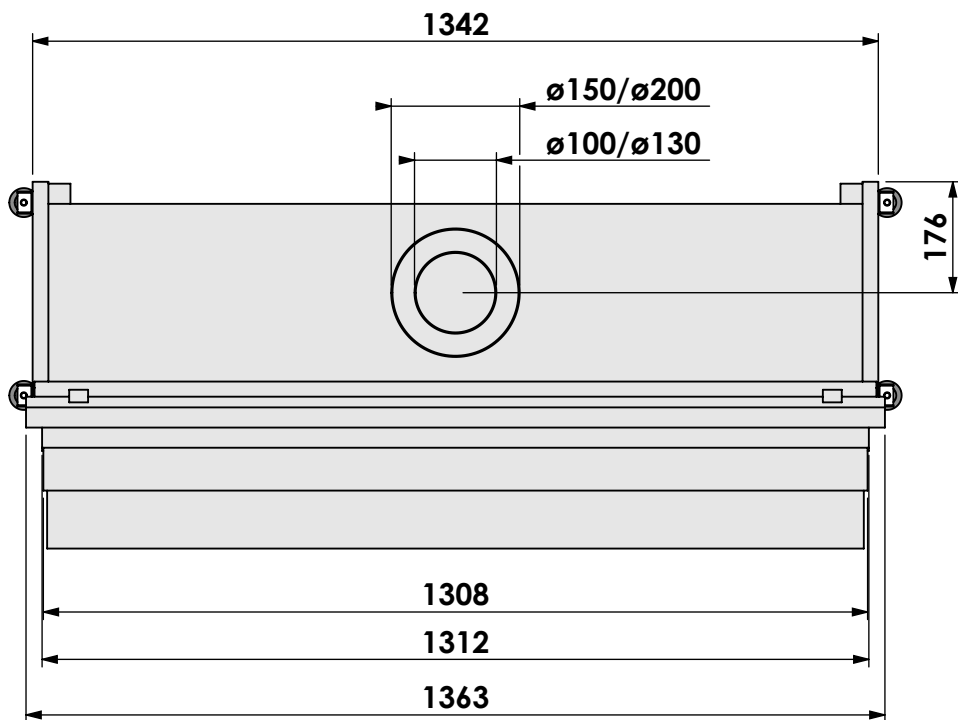

* = optional extended adjustable legs max. + 350 mm

bellfires

Barbas Bellfires B.V.
Hallenstraat 17
5531 AB Bladel
The Netherlands
www.barbasbellfires.com

Name: **HBL-3 hidden door+ 10cm stone bar**

Modifications reserved

Projection: American

Scale: 1:12

Unit: mm

Version: 0