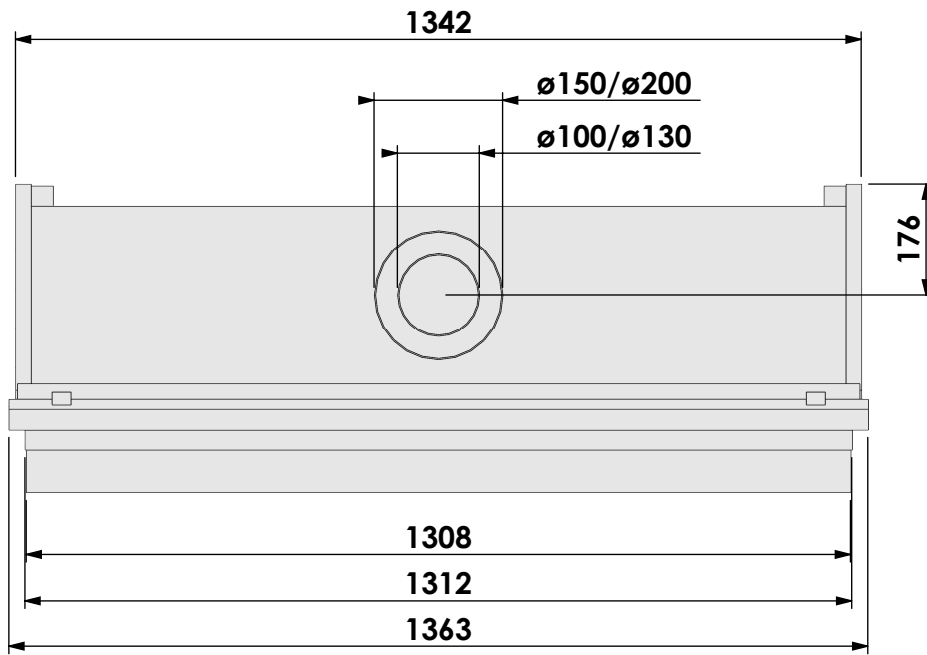

Scale: **1:12**
Unit: **mm**

Version: **0**

bellfires

Barbas Bellfires B.V.
Hallenstraat 17
5531 AB Bladel
The Netherlands
www.barbasbellfires.com

Name: **HBL-3 hidden door+ 7cm**

Modifications reserved

Projection:

American

Scale:

1:12

Version:

0

Unit:

mm

bellfires

Barbas Bellfires B.V.
 Hallenstraat 17
 5531 AB Bladel
 The Netherlands
www.barbasbellfires.com

Name: **HBL-3 hidden door+ 10cm**

Modifications reserved

Projection: American

Scale: **1:12**

Unit: **mm**

Version:

Projection: American

Scale: 1:12

Unit: mm

Version: 0