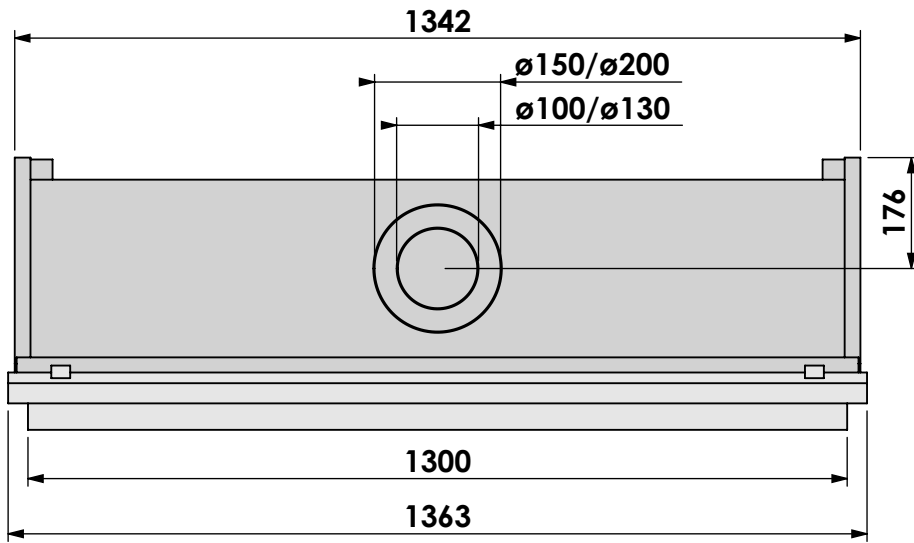

bellfires

Barbas Bellfires B.V.
Hallenstraat 17
5531 AB Bladel
The Netherlands
www.barbasbellfires.com

Name: **HBL-3 hidden door**

Modifications reserved

Scale: **1:12**
Unit: **mm**

Version: **0**