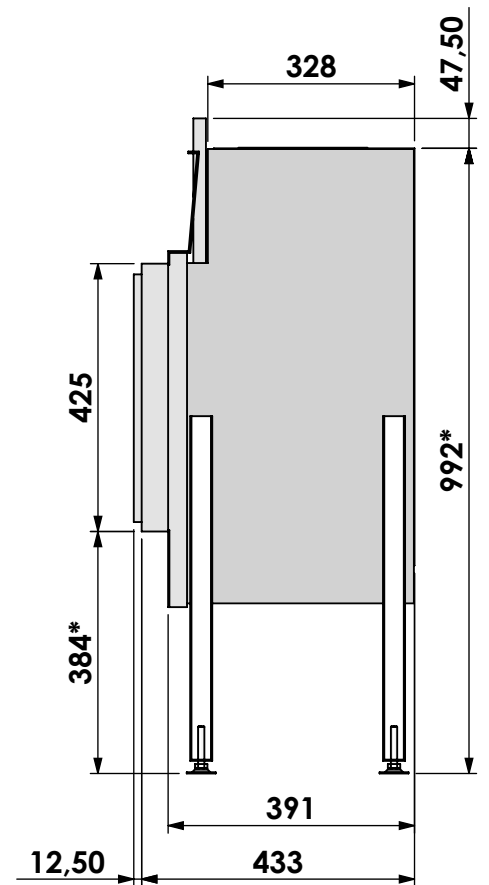

Scale: **1:12**
 Unit: **mm**

Version: **0**

* = optional extended adjustable legs max. + 350 mm

bellfires

Barbas Bellfires B.V.
Hallenstraat 17
5531 AB Bladel
The Netherlands
www.barbasbellfires.com

Name: **HBL-3 floating frame convection casing**

Projection: American

Scale: 1:12

Unit: mm

Version: 0