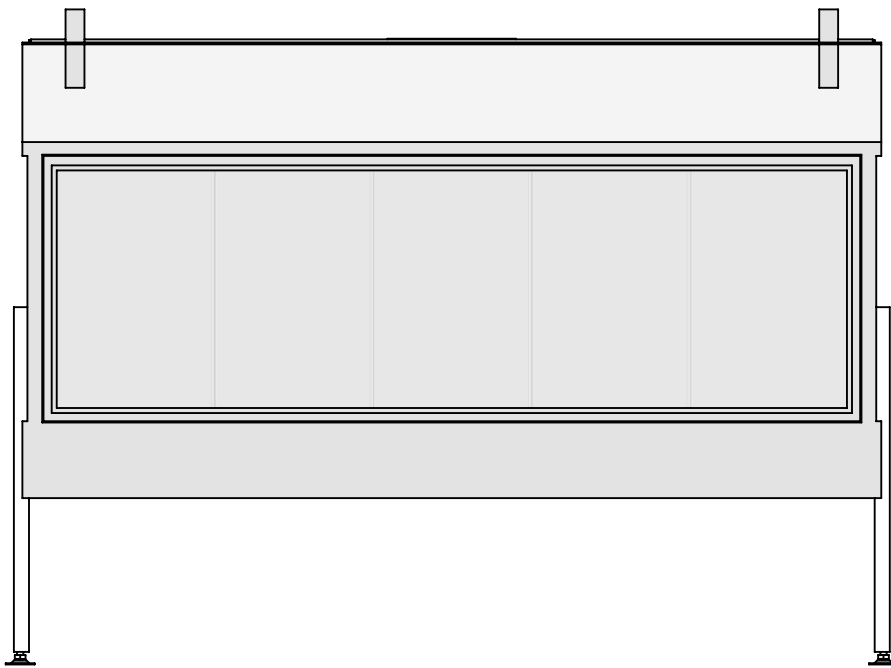

Scale: **1:12**
 Unit: **mm**

Version: **0**

* = optional extended adjustable legs max. + 350 mm

bellfires

Barbas Bellfires B.V.
Hallenstraat 17
5531 AB Bladel
The Netherlands
www.barbasbellfires.com

Name: **HBL-3 floating frame convection casing**