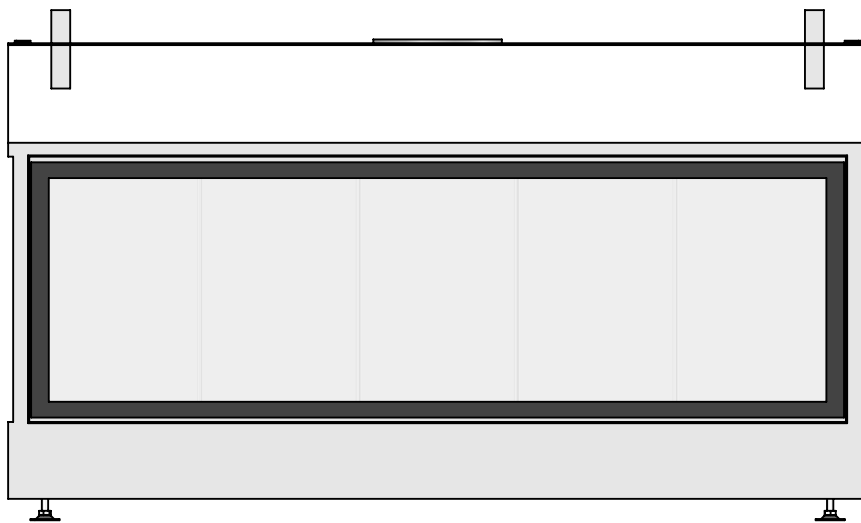

bellfires

Barbas Bellfires B.V.
Hallenstraat 17
5531 AB Bladel
The Netherlands
www.barbasbellfires.com

Name: **HBL-3 hidden door**

Modifications reserved

Scale: **1:12**
Unit: **mm**

Version: **0**