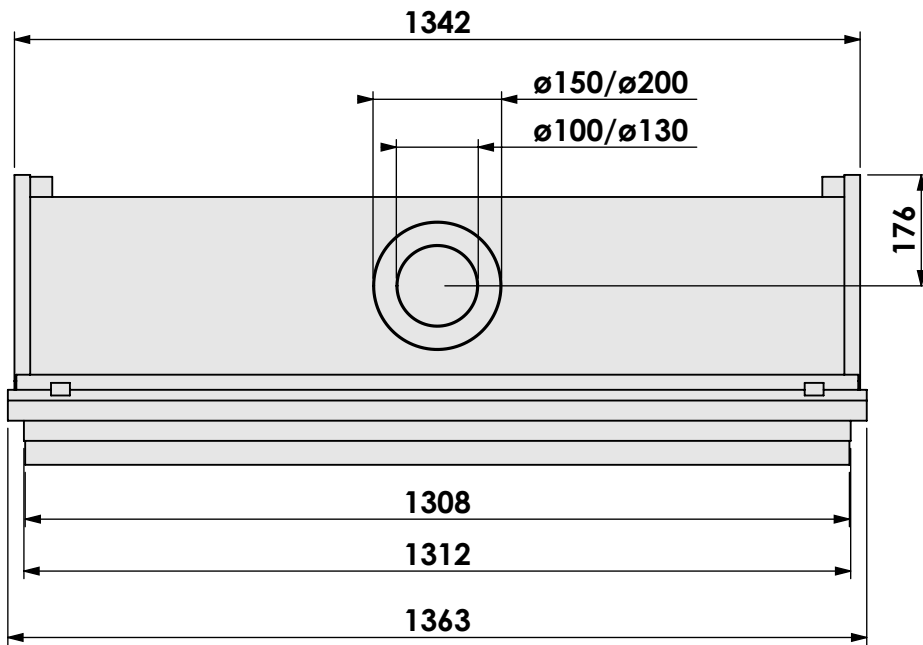

mm

* = optional extended adjustable legs max. + 350 mm

bellfires

Barbas Bellfires B.V.
Hallenstraat 17
5531 AB Bladel
The Netherlands
www.barbasbellfires.com

Name: **HBL-3 hidden door convection casing**

Modifications reserved

Scale: **1:12**
Unit: **mm**

Version: **0**

bellfires

Barbas Bellfires B.V.
Hallenstraat 17
5531 AB Bladel
The Netherlands
www.barbasbellfires.com

Name: **HBL-3 hidden door+ 7cm**

Modifications reserved

Projection:

Projection: American

Scale: 1:12

Unit: mm

Version: 0