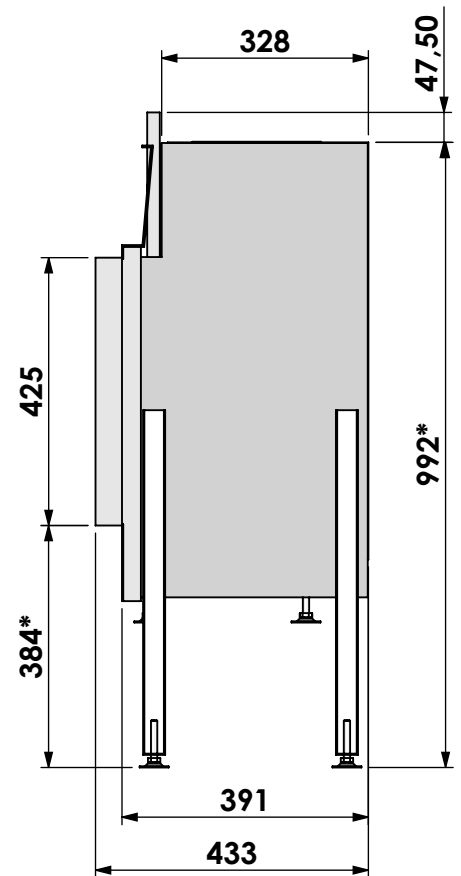

* = optional extended adjustable legs max. + 350 mm

bellfires

Barbas Bellfires B.V.
Hallenstraat 17
5531 AB Bladel
The Netherlands
www.barbasbellfires.com

Name: **HBL-3 hidden door convection casing**

Modifications reserved

Scale: **1:12**
Unit: **mm**

Version: **0**