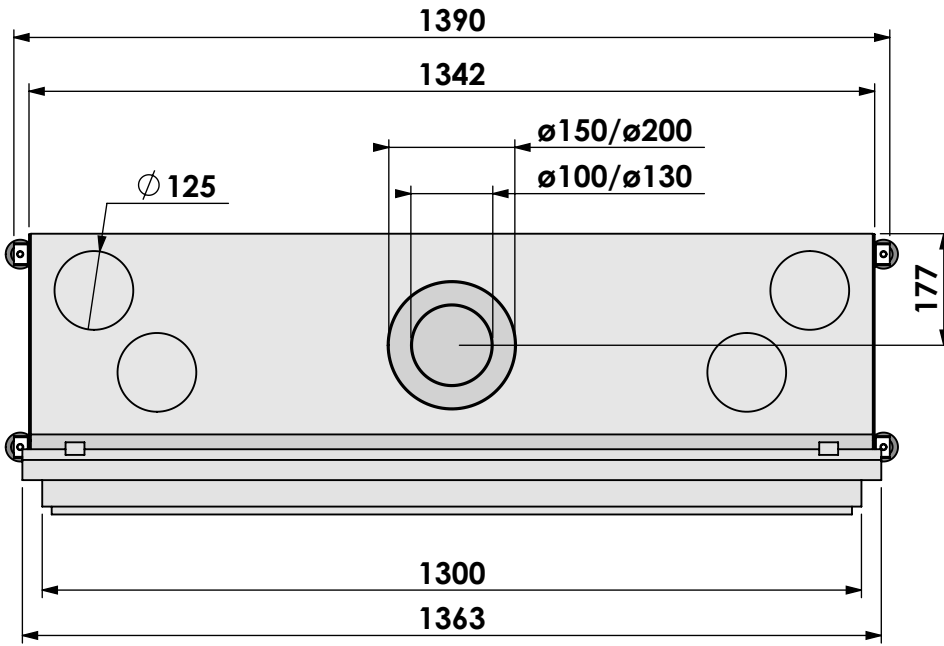

Scale: **1:12**
 Unit: **mm**

Version: **0**

* = optional extended adjustable legs max. + 350 mm

bellfires

Barbas Bellfires B.V.
Hallenstraat 17
5531 AB Bladel
The Netherlands
www.barbasbellfires.com

Name: **HBL-3 floating frame convection casing**

Projection: American

Scale: 1:12

Unit: mm

Version: 0