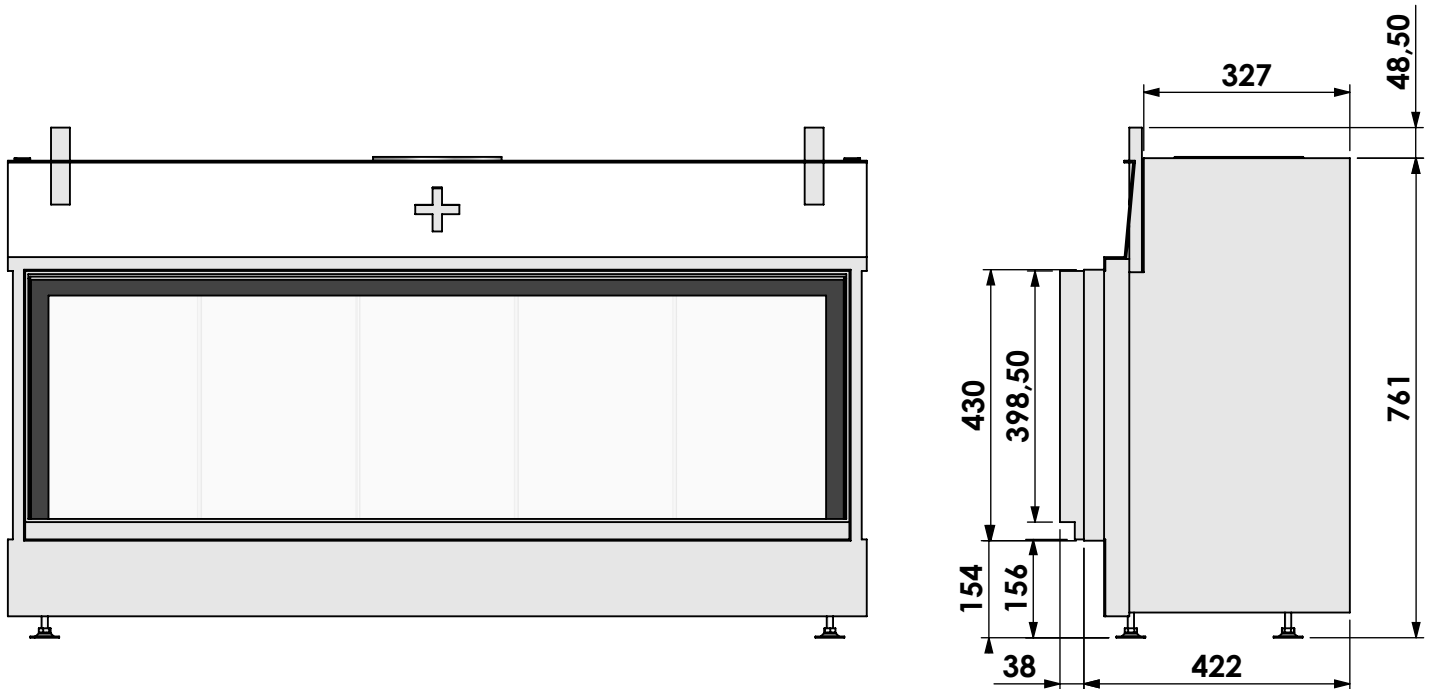

bellfires

Barbas Bellfires B.V.
Hallenstraat 17
5531 AB Bladel
The Netherlands
www.barbasbellfires.com

Name: **HBL-3 hidden door+ 7cm**

Modifications reserved

Projection:

American

Scale:

1:12

Version:

0

Unit:

mm