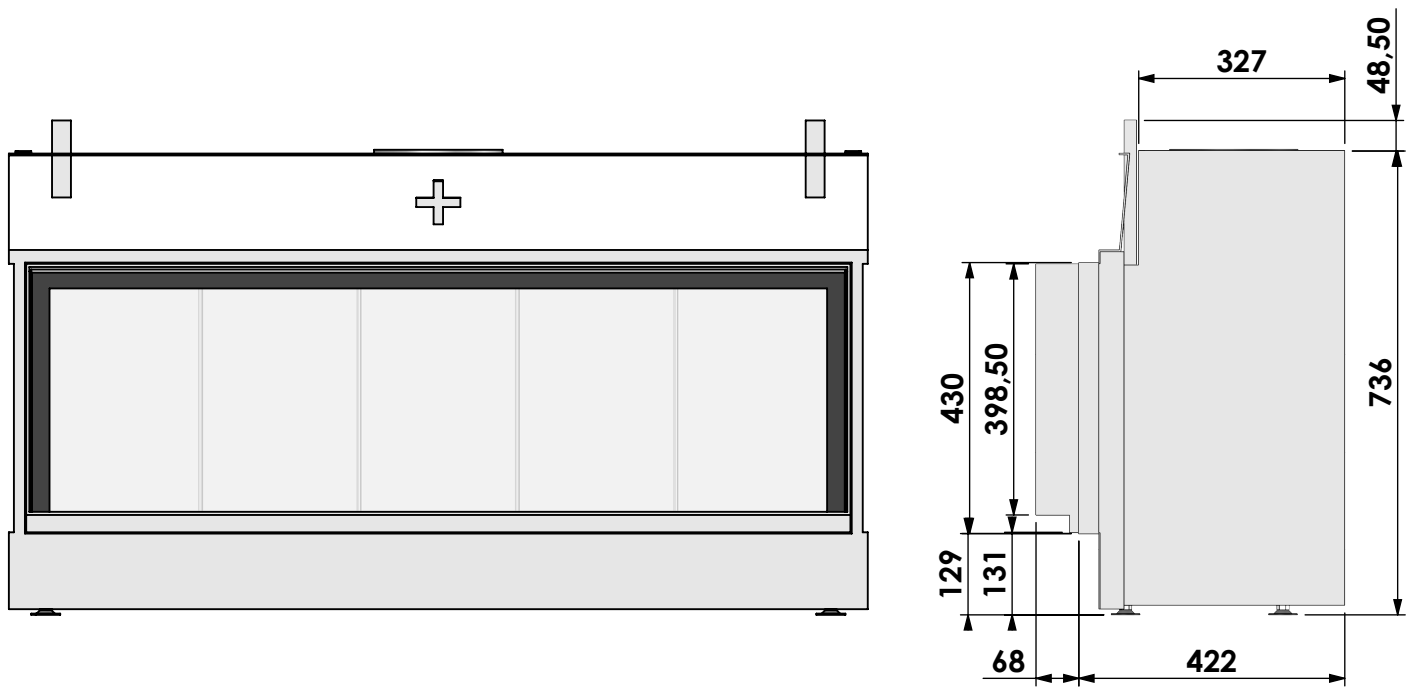

bellfires

Barbas Bellfires B.V.
Hallenstraat 17
5531 AB Bladel
The Netherlands
www.barbasbellfires.com

Name: **HBL-3 hidden door+ 10cm**

Modifications reserved

Projection: American

Scale: **1:12**

Unit: **mm**

Version:

0