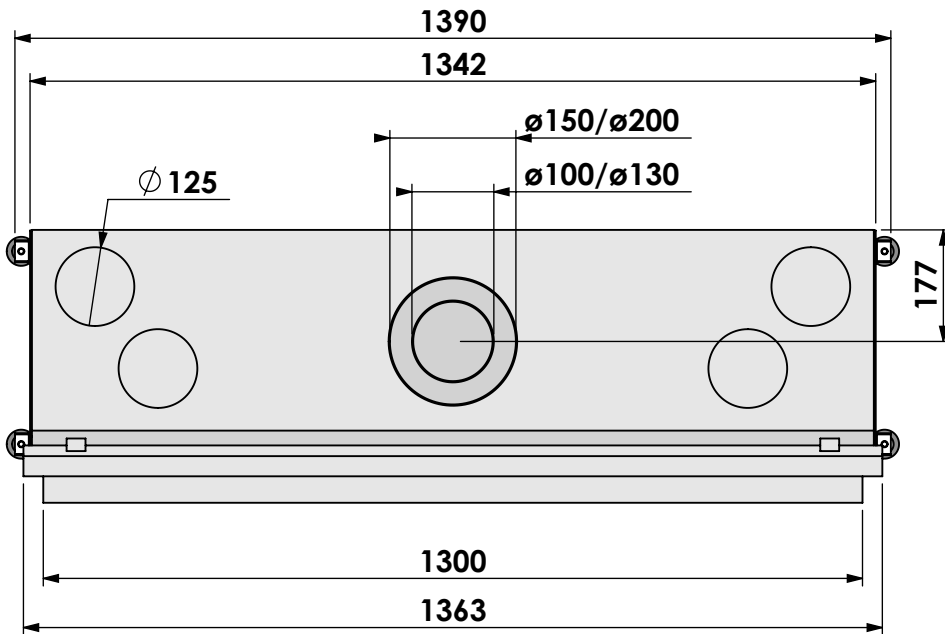

* = optional extended adjustable legs max. + 350 mm

bellfires

Barbas Bellfires B.V.
Hallenstraat 17
5531 AB Bladel
The Netherlands
www.barbasbellfires.com

Name: **HBL-3 hidden door convection casing**

Modifications reserved

Scale: **1:12**
Unit: **mm**

Version: **0**