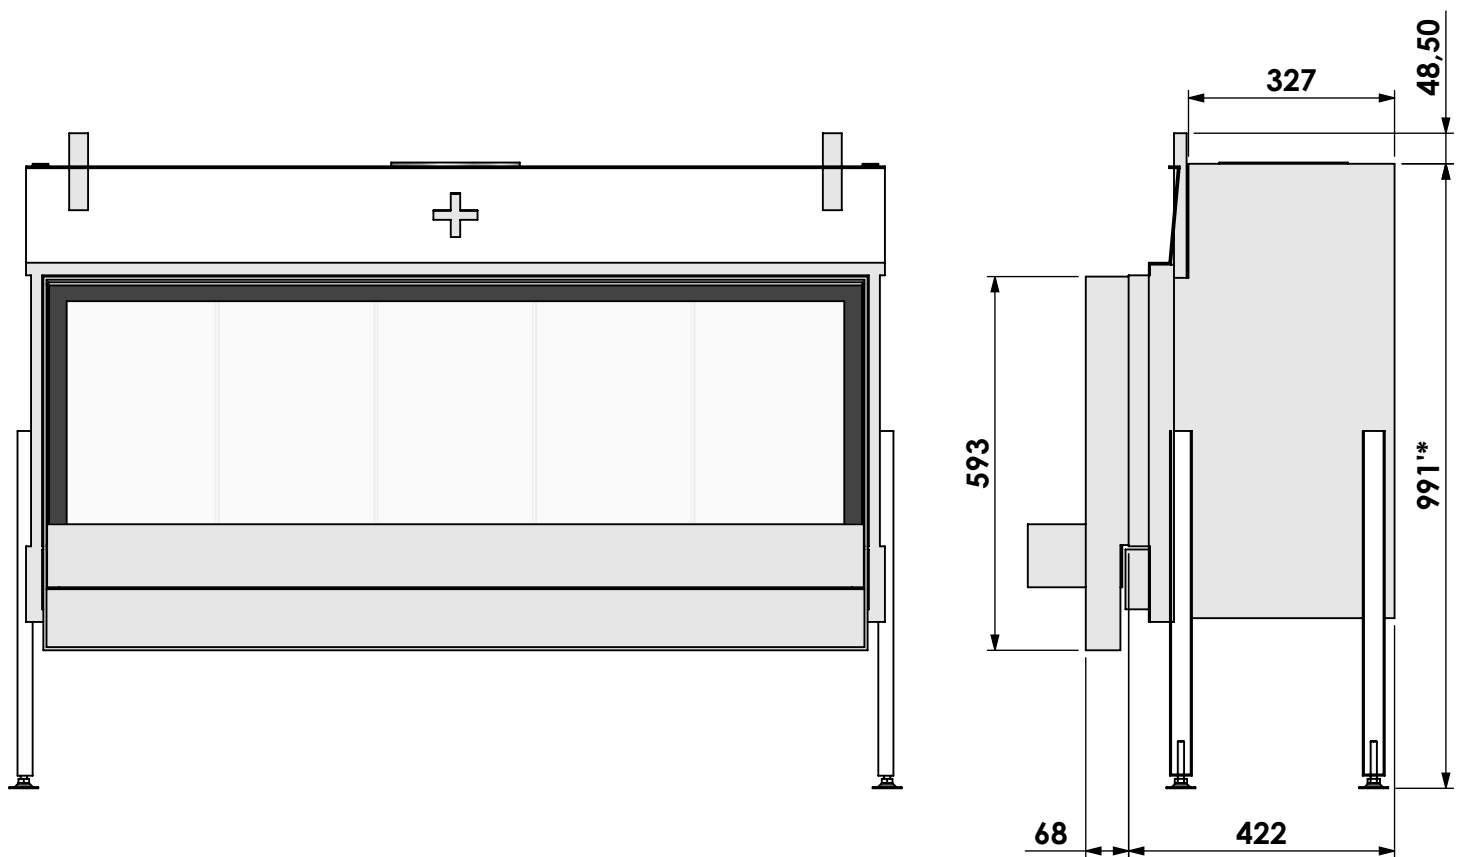

* = optional extended adjustable legs max. + 350 mm

bellfires

Barbas Bellfires B.V.
Hallenstraat 17
5531 AB Bladel
The Netherlands
www.barbasbellfires.com

Name: **HBL-3 hidden door+ 10cm stone bar**

Modifications reserved

Projection: American

Scale: 1:12

Unit: mm

Version: 0