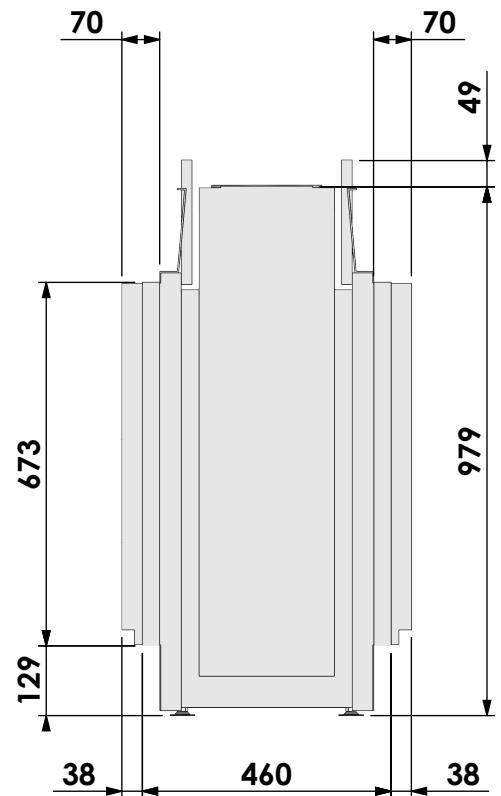

Name: **Derby L Tunnel-3 HD+ 10cm stone bar - HD**

Modifications reserved

Projection: American

Scale: 1:14

Unit: mm

Version:

0

bellfires