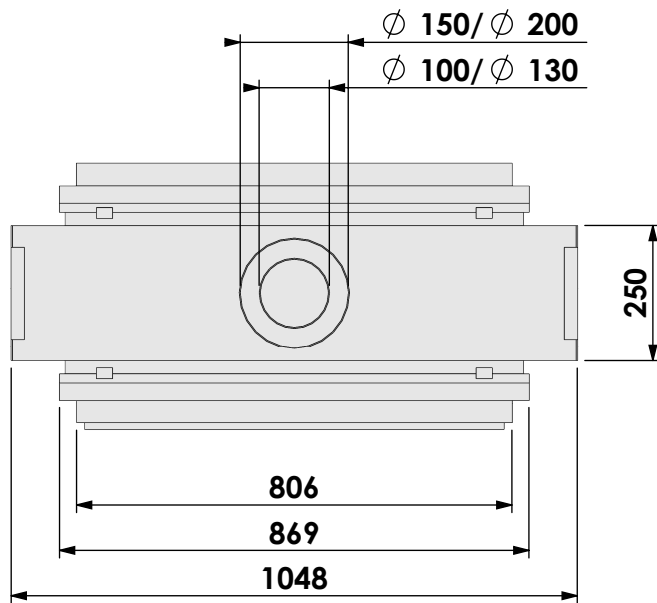

bellfires

Barbas Bellfires B.V.
Hallenstraat 17
5531 AB Bladel
The Netherlands
www.barbasbellfires.com

Name: **Derby L Tunnel-3 floating frame-hidden door**

Modifications reserved

Projection:

American

Scale:

1:14

Version:

0

Unit:

mm