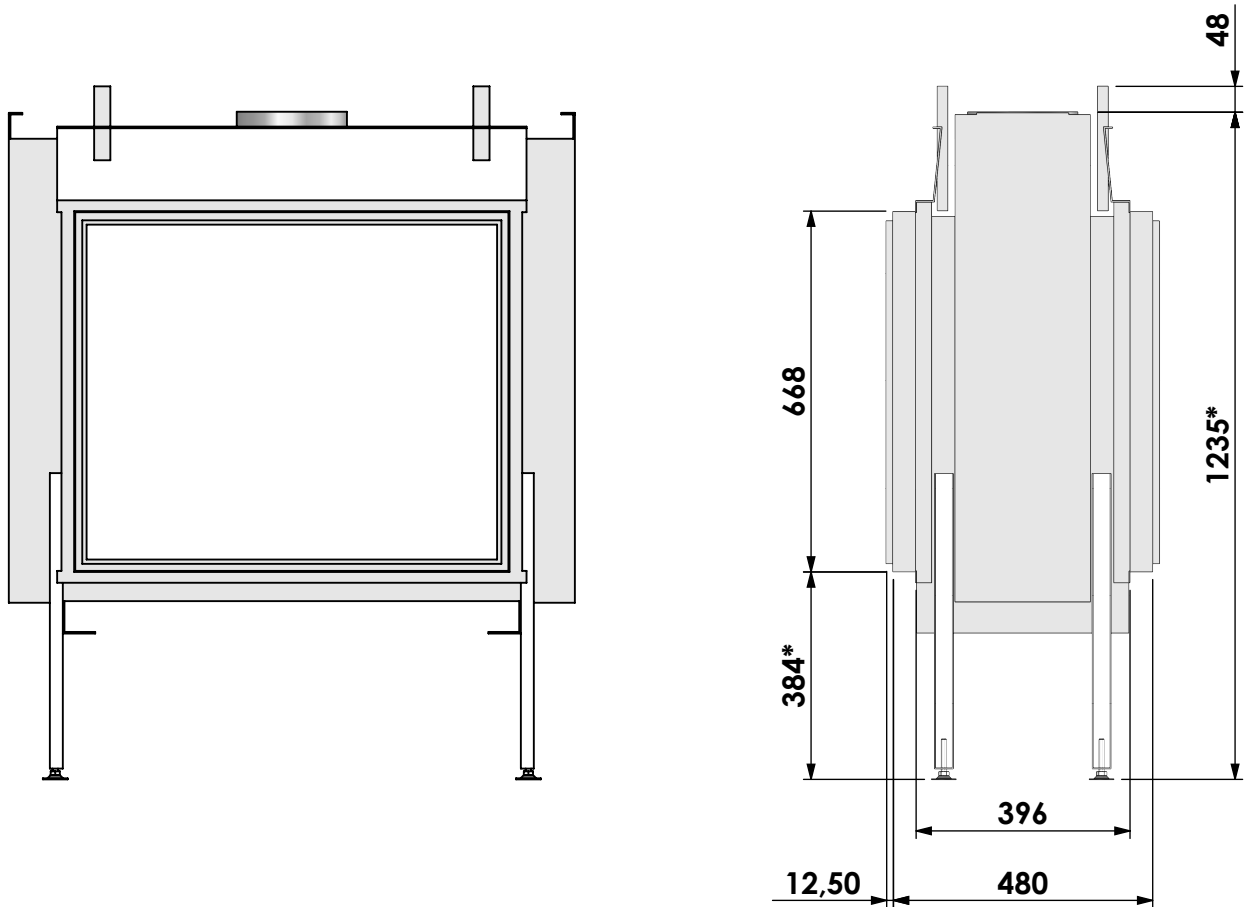

Projection:

American

Scale:

1:14

Version:

0

Unit:

mm