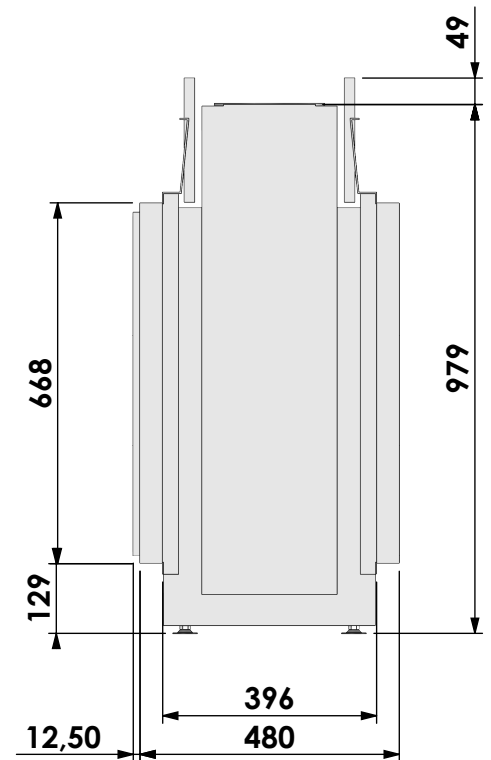

bellfires

Barbas Bellfires B.V.
Hallenstraat 17
5531 AB Bladel
The Netherlands
www.barbasbellfires.com

Name: **Derby L Tunnel-3 floating frame-hidden door**

Modifications reserved

Projection:

American

Scale:

1:14

Version:

0

Unit:

mm