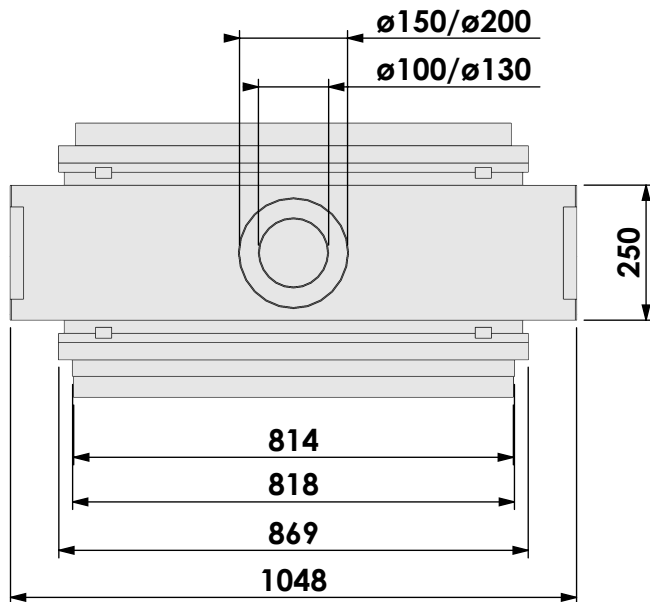

Modifications reserved

Projection: American

Scale: **1:14**
Unit: **mm**

Version: **0**

bellfires

Barbas Bellfires B.V.
 Hallenstraat 17
 5531 AB Bladel
 The Netherlands
www.barbasbellfires.com

Name: **Derby L Tunnel-3 HD+ 7cm - HD**