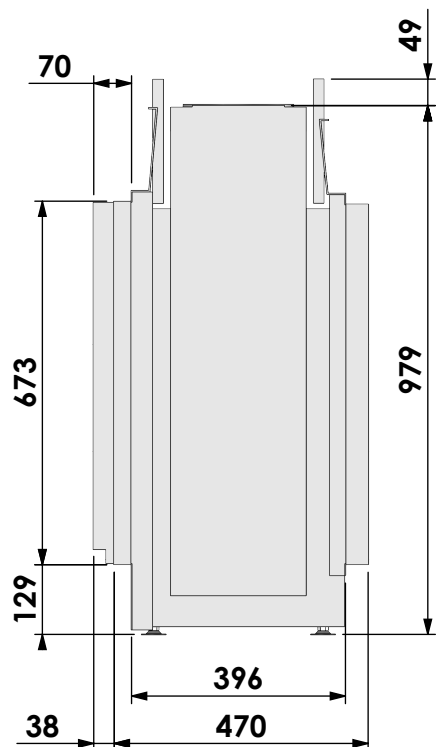

bellfires

Barbas Bellfires B.V.
Hallenstraat 17
5531 AB Bladel
The Netherlands
www.barbasbellfires.com

Name: **Derby L Tunnel-3 HD+ 7cm - HD**

Modifications reserved

Projection:

American

Scale:

1:14

Version:

0

Unit:

mm