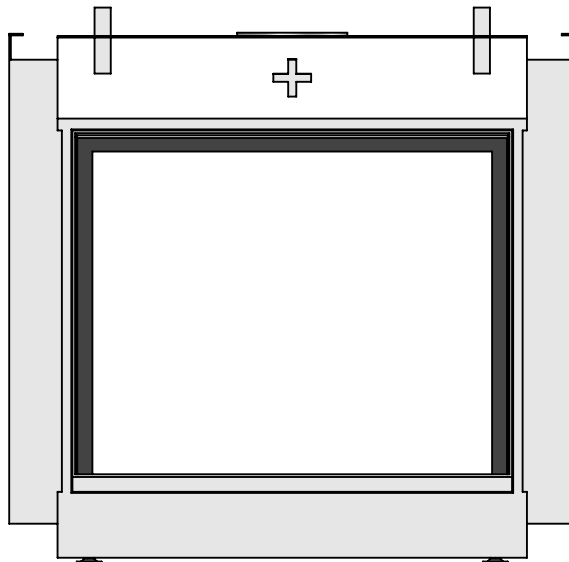

Name: **Derby L Tunnel-3 HD+ 10cm stone bar - HD**

Modifications reserved

Projection: American

Scale: 1:14

Unit: mm

Version:

0

bellfires