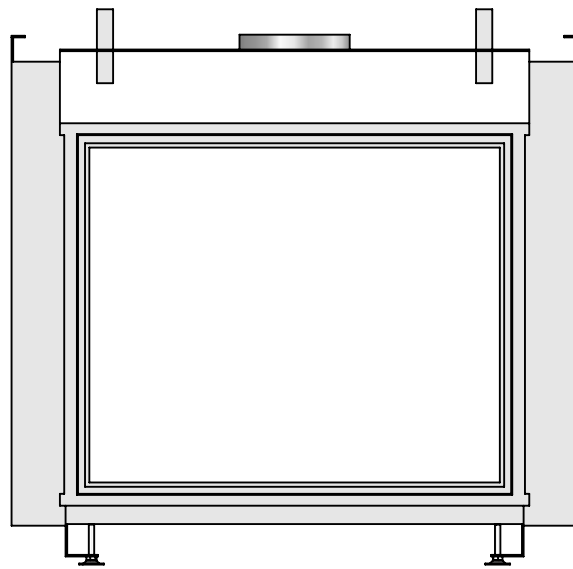

bellfires

Barbas Bellfires B.V.
Hallenstraat 17
5531 AB Bladel
The Netherlands
www.barbasbellfires.com

Name: **Derby L Tunnel-3 floating frame**

Modifications reserved

Projection:

American

Scale:

1:14

Version:

0

Unit:

mm