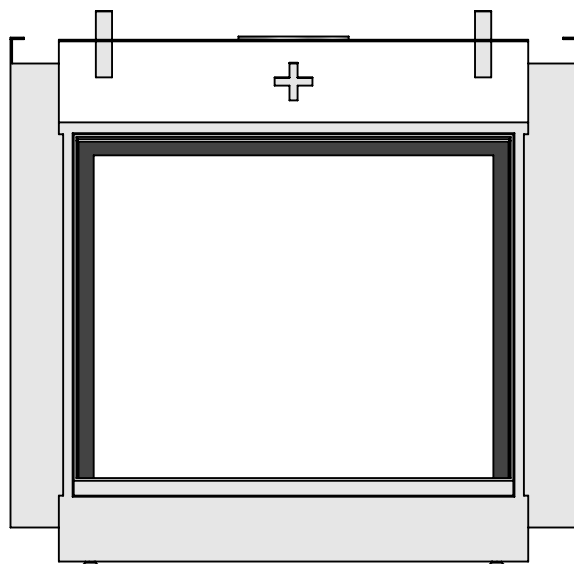

bellfires

Barbas Bellfires B.V.
Hallenstraat 17
5531 AB Bladel
The Netherlands
www.barbasbellfires.com

Name: **Derby L Tunnel-3 HD+ 7cm - HD**

Modifications reserved

Projection:

American

Scale:

1:14

Version:

0

Unit:

mm