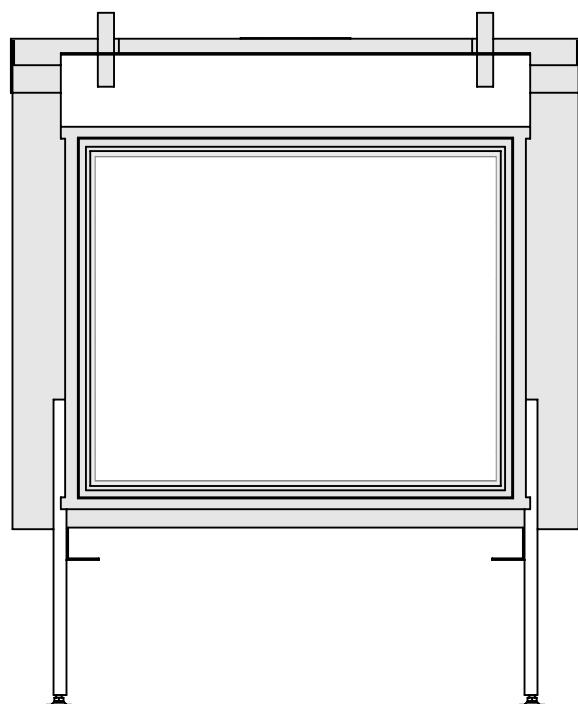

* = optional extended adjustable legs max. + 350 mm

bellfires

Barbas Bellfires B.V.
Hallenstraat 17
5531 AB Bladel
The Netherlands
www.barbasbellfires.com

Name: **Derby L Tunnel-3 FF HD en convectie**

Modifications reserved

Projection: American

Scale: **1:14**
Unit: **mm**

Version: **0**