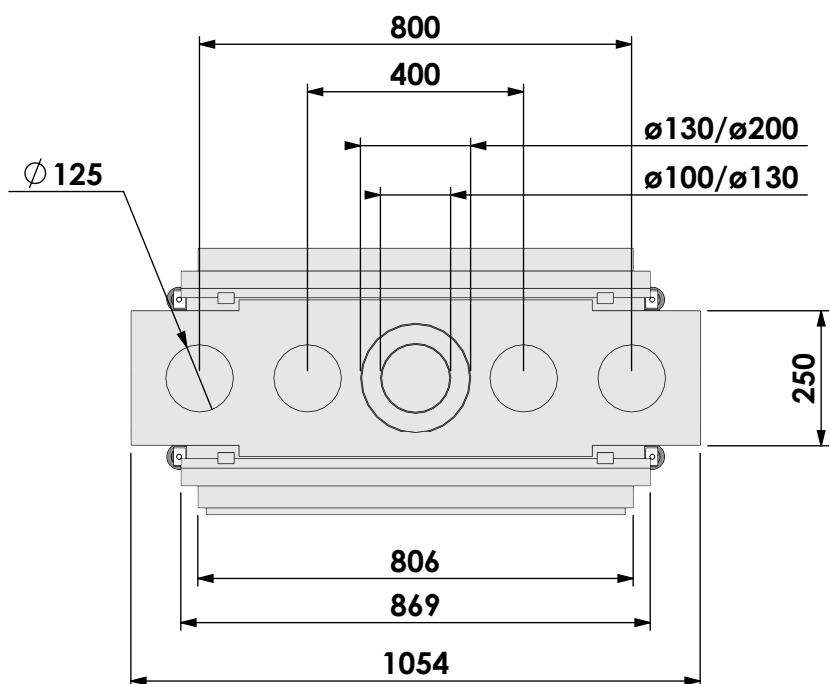

* = optional extended adjustable legs max. + 350 mm

bellfires

Barbas Bellfires B.V.
Hallenstraat 17
5531 AB Bladel
The Netherlands
www.barbasbellfires.com

Name: **Derby L Tunnel-3 FF HD en convectie**

Modifications reserved

Projection: American

Scale: **1:14**
Unit: **mm**

Version: **0**