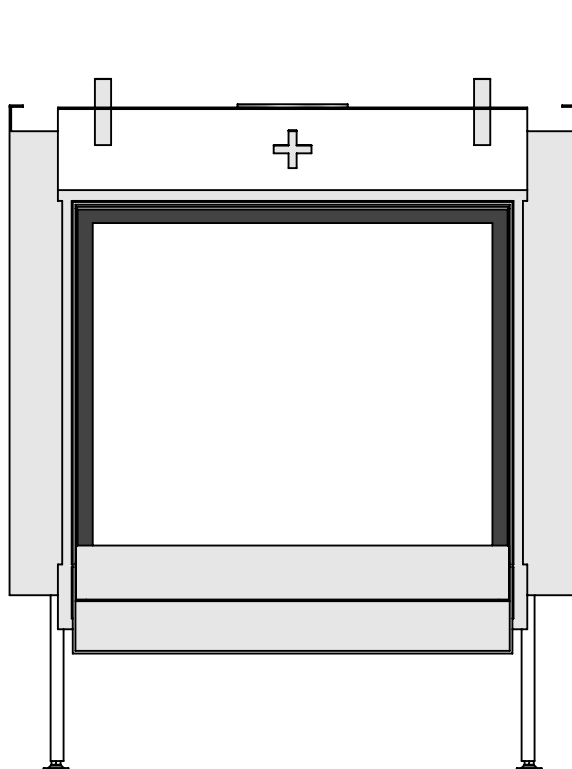

* = optional extended adjustable legs max. + 350 mm

bellfires

Barbas Bellfires B.V.
Hallenstraat 17
5531 AB Bladel
The Netherlands
www.barbasbellfires.com

Name: **Derby L Tunnel-3 HD+ 10cm stone bar - HD**

Modifications reserved

Projection: American

Scale: 1:14

Unit: mm

Version:

0