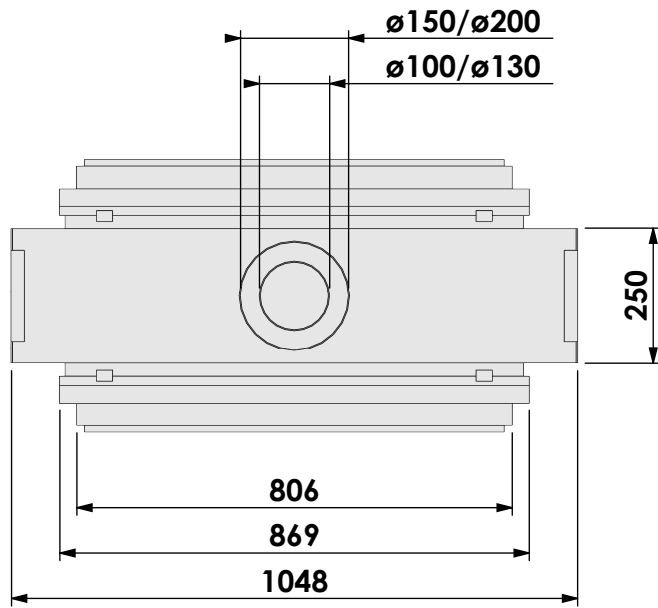

bellfires

Barbas Bellfires B.V.
Hallenstraat 17
5531 AB Bladel
The Netherlands
www.barbasbellfires.com

Name: **Derby L Tunnel-3 floating frame**

Modifications reserved

Projection:

American

Scale:

1:14

Version:

0

Unit:

mm