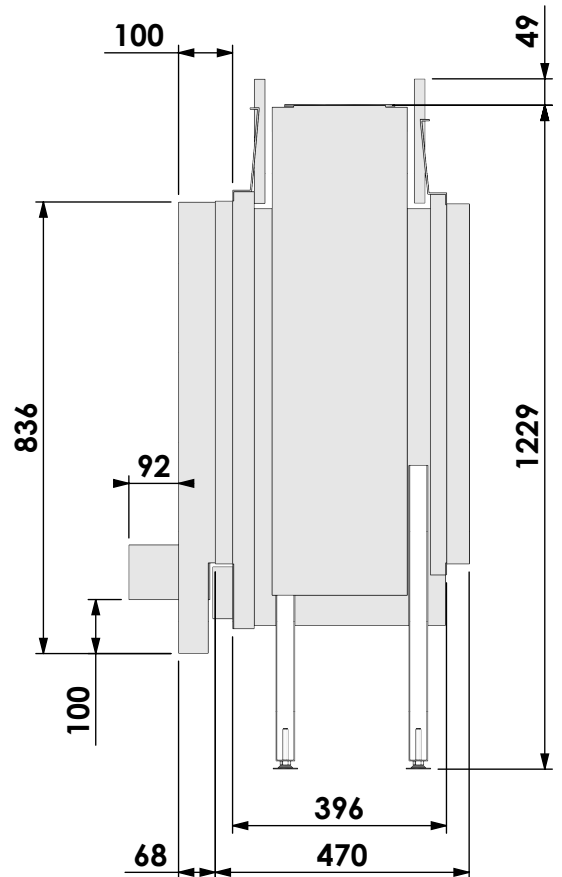

* = optional extended adjustable legs max. + 350 mm

bellfires

Barbas Bellfires B.V.
Hallenstraat 17
5531 AB Bladel
The Netherlands
www.barbasbellfires.com

Name: **Derby L Tunnel-3 HD+ 10cm stone bar - HD**

Modifications reserved

Projection: American

Scale: 1:14

Unit: mm

Version:

0