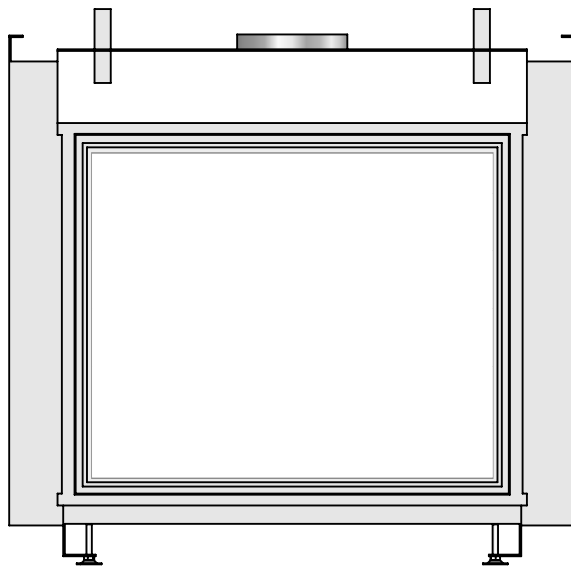

bellfires

Barbas Bellfires B.V.
Hallenstraat 17
5531 AB Bladel
The Netherlands
www.barbasbellfires.com

Name: **Derby L Tunnel-3 floating frame-hidden door**

Modifications reserved

Projection:

American

Scale:

1:14

Version:

0

Unit:

mm