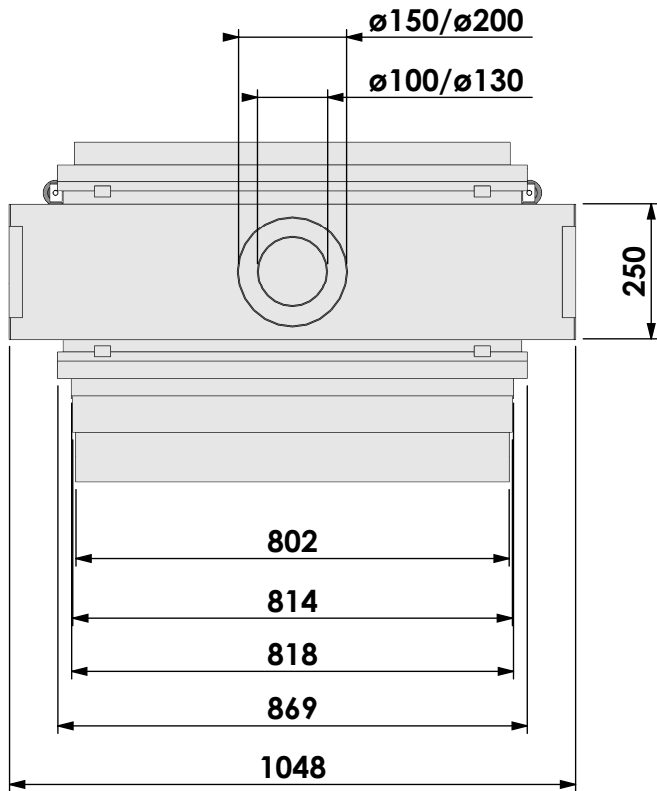

* = optional extended adjustable legs max. + 350 mm

bellfires

Barbas Bellfires B.V.
Hallenstraat 17
5531 AB Bladel
The Netherlands
www.barbasbellfires.com

Name: **Derby L Tunnel-3 HD+ 10cm stone bar - HD**

Modifications reserved

Projection: American

Scale: 1:14

Unit: mm

Version:

0