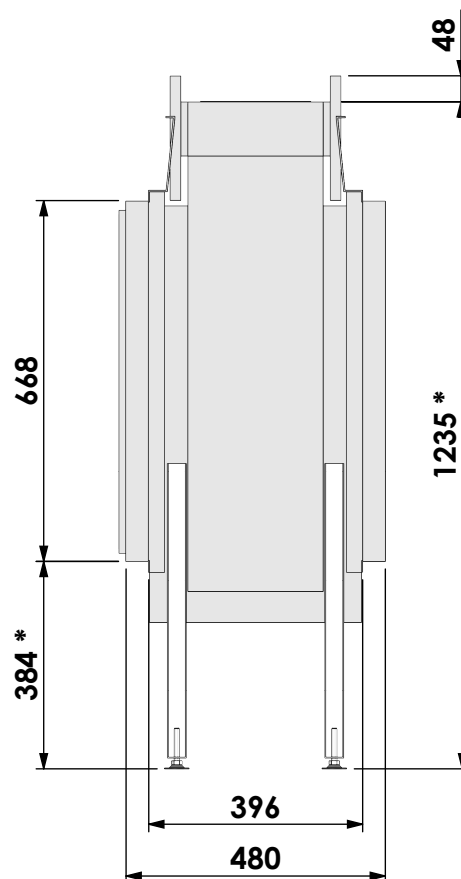

* = optional extended adjustable legs max. + 350 mm

bellfires

Barbas Bellfires B.V.
Hallenstraat 17
5531 AB Bladel
The Netherlands
www.barbasbellfires.com

Name: **Derby L Tunnel-3 FF HD en convectie**

Modifications reserved

Projection: American

Scale: **1:14**
Unit: **mm**

Version: **0**