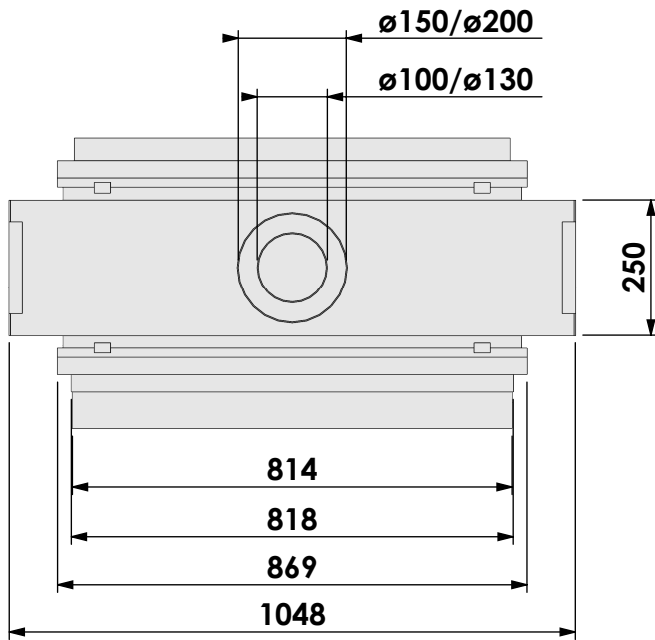

bellfires

Barbas Bellfires B.V.
Hallenstraat 17
5531 AB Bladel
The Netherlands
www.barbasbellfires.com

Name: **Derby L Tunnel-3 HD+ 10cm - HD**

Modifications reserved

Projection:

American

Scale:

1:14

Version:

0

Unit:

mm