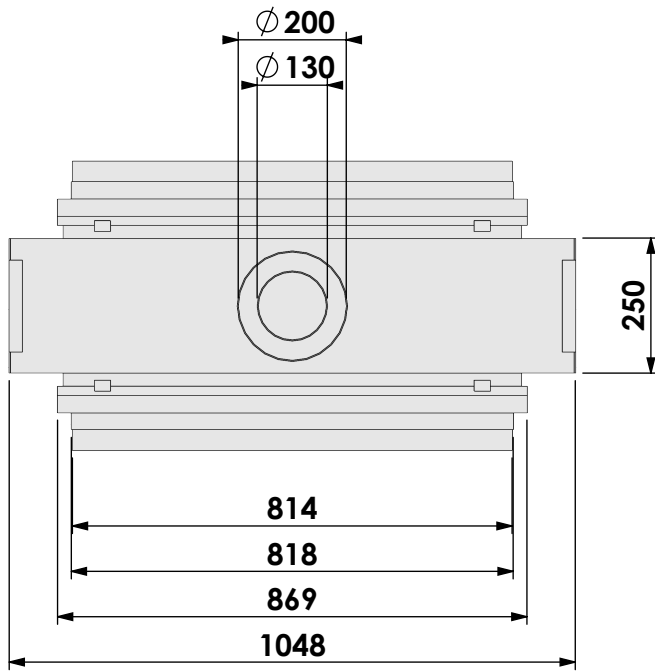

1:14

Version:

0

Unit:

mm

* = optional extended adjustable legs max. + 350 mm

bellfires

Barbas Bellfires B.V.
Hallenstraat 17
5531 AB Bladel
The Netherlands
www.barbasbellfires.com

Name: **Derby L Tunnel-3 HD+ 10cm stone bar - HD**

Modifications reserved

Projection: American

Scale: 1:14

Unit: mm

Version:

0

bellfires