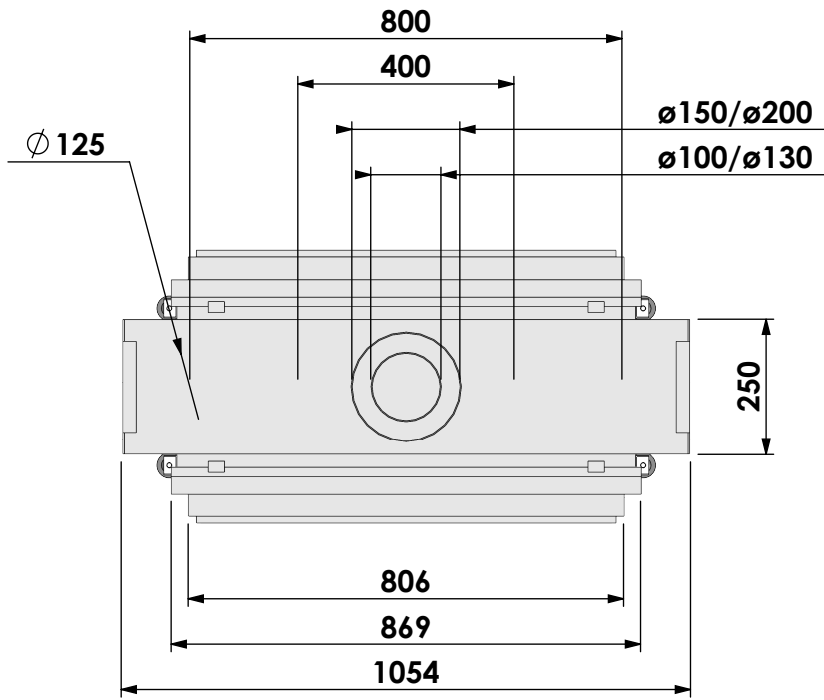

Projection:

American

Scale:

1:14

Version:

0

Unit:

mm