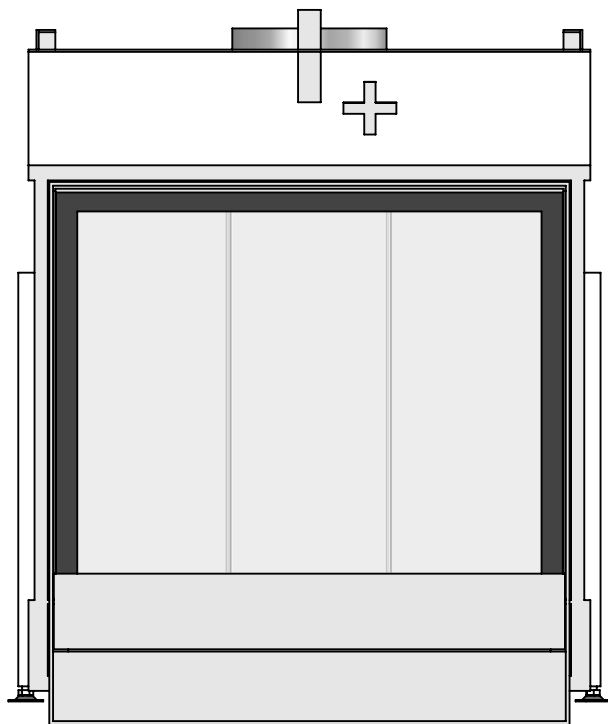

* = optional extended adjustable legs max. + 350 mm

bellfires

Barbas Bellfires B.V.
Hallenstraat 17
5531 AB Bladel
The Netherlands
www.barbasbellfires.com

Name: **Derby Small-3 hidden door+10cm stone bar**

Modifications reserved

Scale: **1:10**
Unit: **mm**

Version: **0**