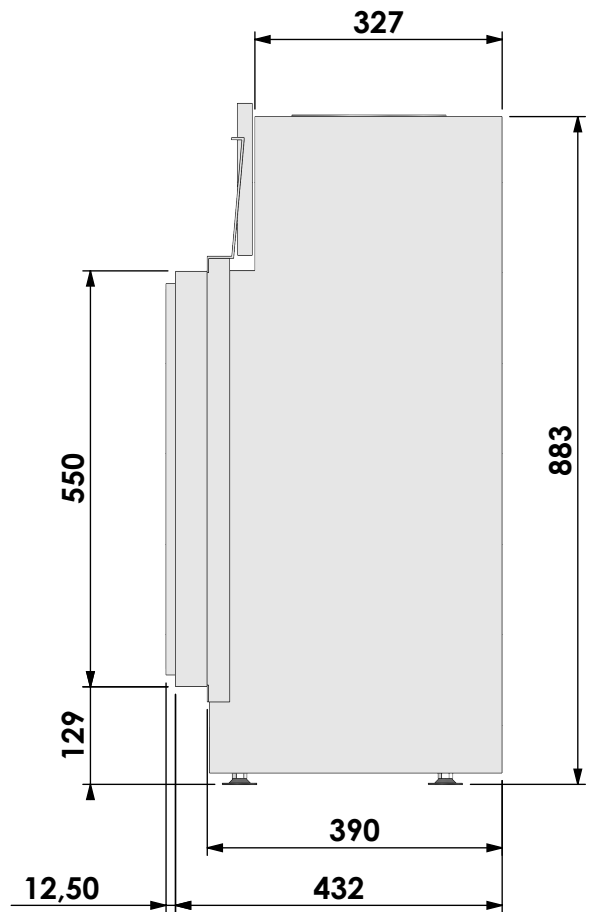

bellfires

Barbas Bellfires B.V.
Hallenstraat 17
5531 AB Bladel
The Netherlands
www.barbasbellfires.com

Name: **Derby Small-3 floating frame**

Modifications reserved

Projection:
American

Scale: **1:10**
Unit: **mm**

Version: **0**