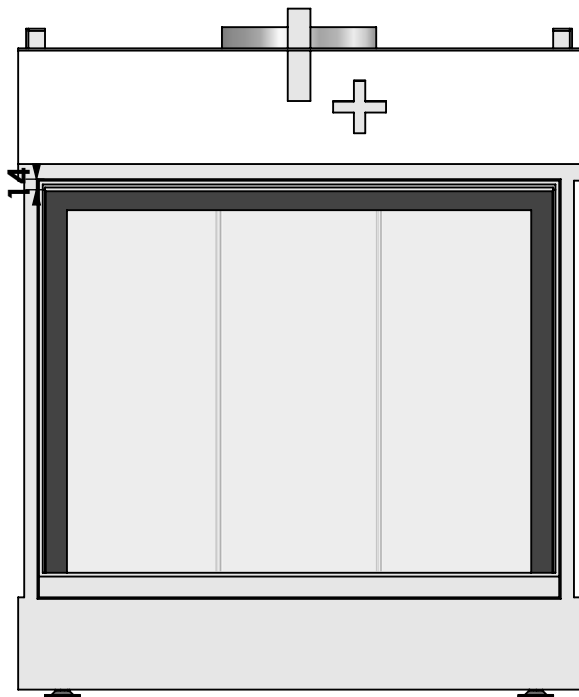

bellfires

Barbas Bellfires B.V.
Hallenstraat 17
5531 AB Bladel
The Netherlands
www.barbasbellfires.com

Name: **Derby Small-3 hidden door+7cm**

Modifications reserved

Projection:

American

Scale:

1:10

Version:

0

Unit:

mm