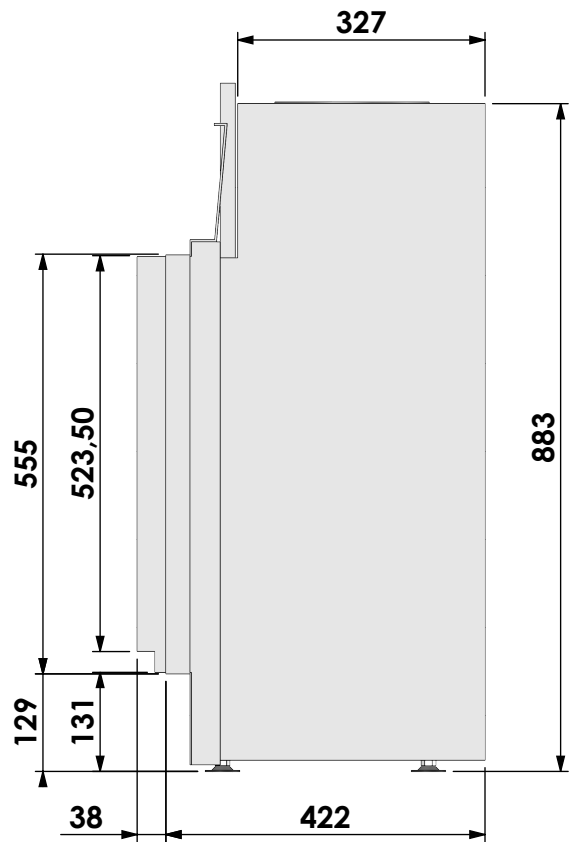

bellfires

Barbas Bellfires B.V.
Hallenstraat 17
5531 AB Bladel
The Netherlands
www.barbasbellfires.com

Name: **Derby Small-3 hidden door+7cm**

Modifications reserved

Projection:

American

Scale:

1:10

Version:

0

Unit:

mm