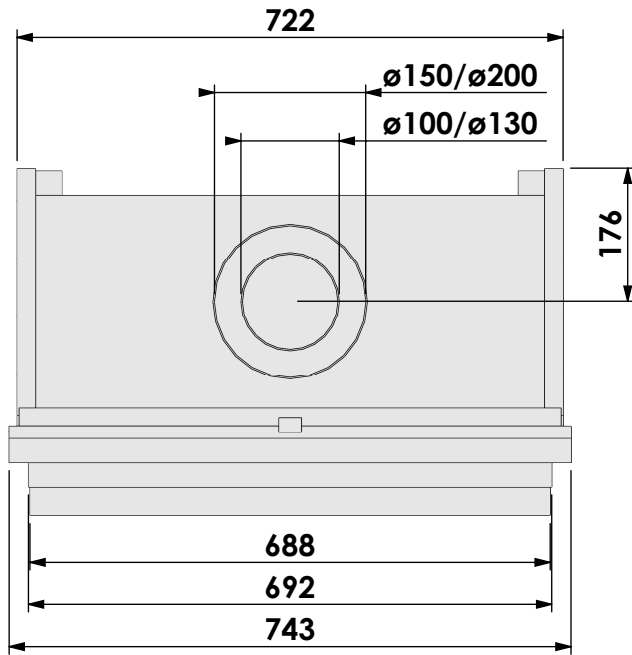

bellfires

Barbas Bellfires B.V.
Hallenstraat 17
5531 AB Bladel
The Netherlands
www.barbasbellfires.com

Name: **Derby Small-3 hidden door+7cm**

Modifications reserved

Projection:

American

Scale:

1:10

Version:

0

Unit:

mm