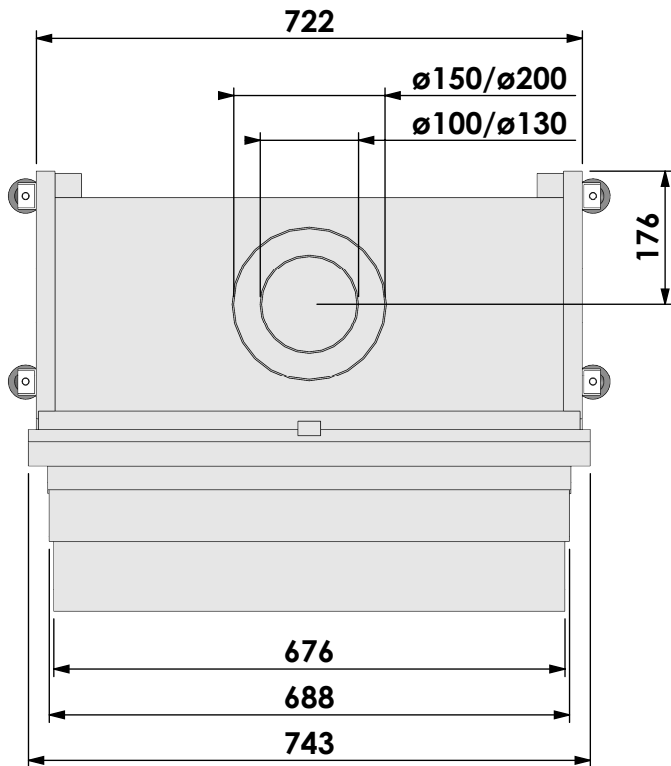

Name: **Derby Small-3 floating frame convection casing**

Modifications reserved

Projection: American

Scale: **1:10**  
Unit: **mm**

Version: **0**

\* = optional extended adjustable legs max. + 350 mm

**bellfires**

mm

**bellfires**

Barbas Bellfires B.V.  
Hallenstraat 17  
5531 AB Bladel  
The Netherlands  
www.barbasbellfires.com

Name: **Derby Small-3 hidden door + 10cm**

Modifications reserved

Projection:

American

Scale:

1:10

Version:

0

Unit:

mm

\* = optional extended adjustable legs max. + 350 mm

**bellfires**

Barbas Bellfires B.V.  
Hallenstraat 17  
5531 AB Bladel  
The Netherlands  
www.barbasbellfires.com

Name: **Derby Small-3 hidden door+10cm stone bar**

Modifications reserved

Scale: **1:10**  
Unit: **mm**

Version: **0**