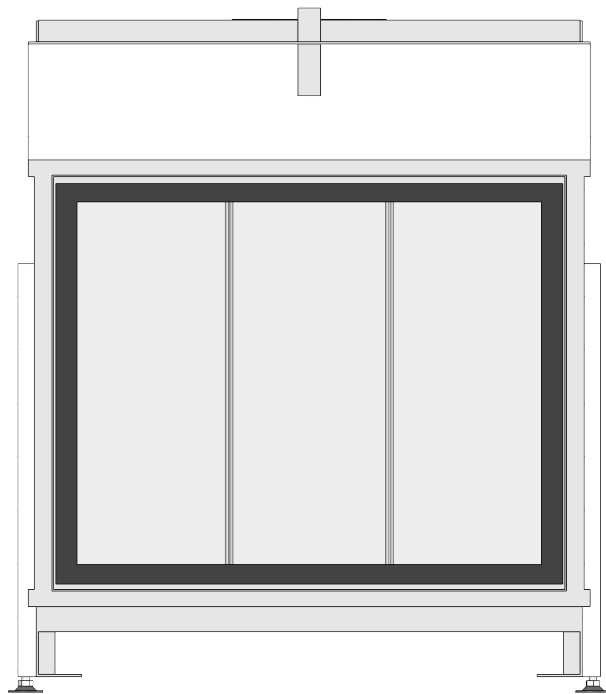

Name: **Derby Small-3 floating frame convection casing**

Modifications reserved

Projection: American

Scale: **1:10**  
Unit: **mm**

Version: **0**

\* = optional extended adjustable legs max. + 350 mm

**bellfires**

Name: **Derby Small-3 hidden door+10cm stone bar**

Modifications reserved

Scale: **1:10**  
Unit: **mm**

Version: **0**