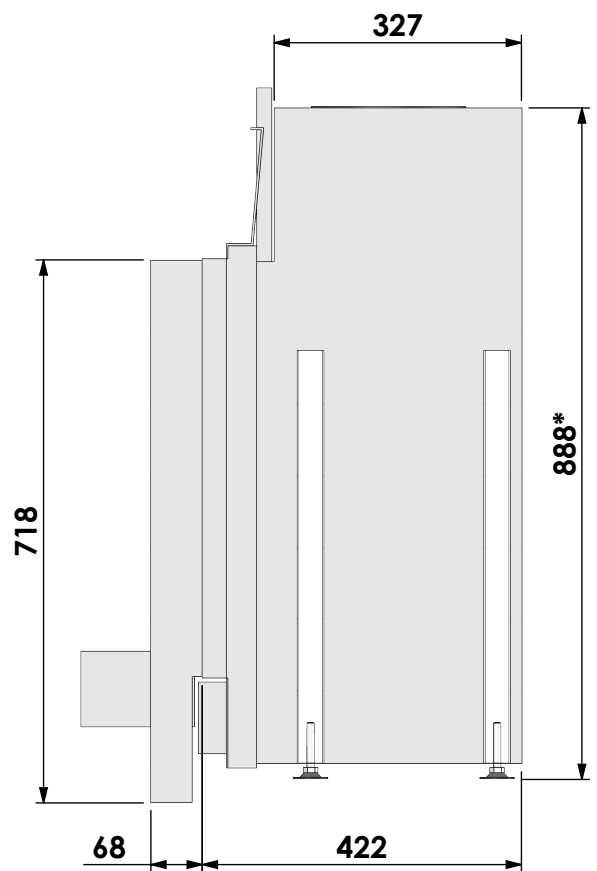

* = optional extended adjustable legs max. + 350 mm

bellfires

Barbas Bellfires B.V.
Hallenstraat 17
5531 AB Bladel
The Netherlands
www.barbasbellfires.com

Name: **Derby Small-3 hidden door+10cm stone bar**

Modifications reserved

Scale: **1:10**
Unit: **mm**

Version: **0**