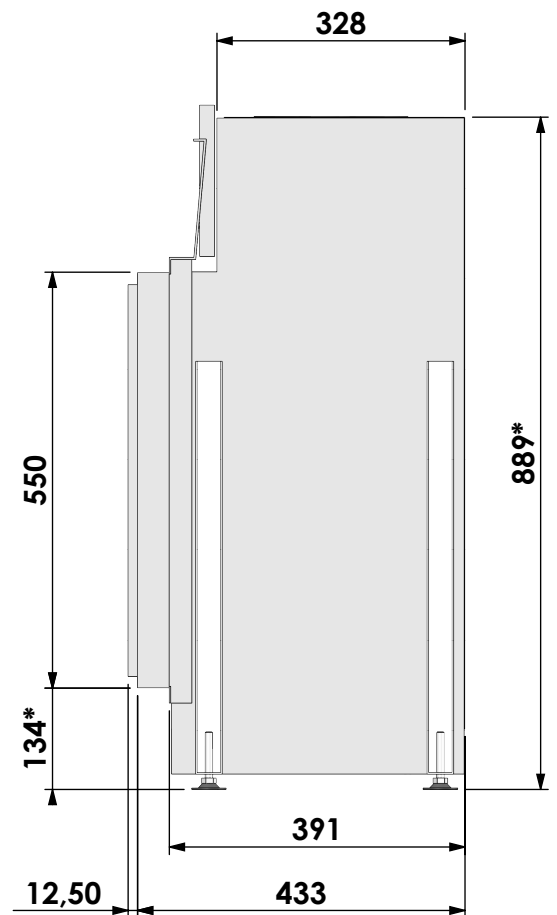

Scale: **1:10**  
Unit: **mm**

Version: **0**

\* = optional extended adjustable legs max. + 350 mm

**bellfires**

Barbas Bellfires B.V.  
Hallenstraat 17  
5531 AB Bladel  
The Netherlands  
www.barbasbellfires.com

Name: **Derby Small-3 floating frame convection casing**

Modifications reserved

Projection: American

Scale: **1:10**  
Unit: **mm**

Version: **0**

\* = optional extended adjustable legs max. + 350 mm

**bellfires**

Modifications reserved

Projection:

American

Scale:

1:10

Version:

0

Unit:

Name: **Derby Small-3 hidden door+10cm stone bar**

Modifications reserved

Scale: **1:10**  
Unit: **mm**

Version: **0**