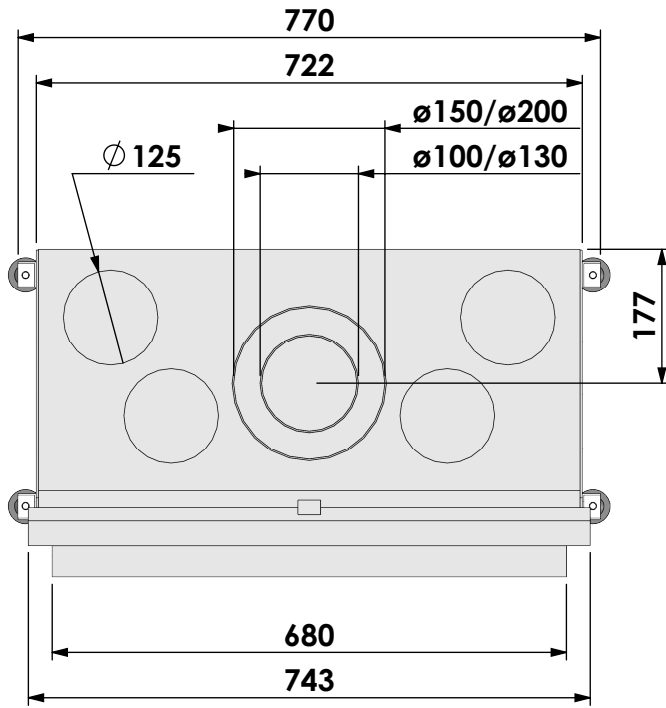

Scale: **1:10**  
Unit: **mm**

Version: **0**

\* = optional extended adjustable legs max. + 350 mm

**bellfires**

Barbas Bellfires B.V.  
Hallenstraat 17  
5531 AB Bladel  
The Netherlands  
www.barbasbellfires.com

Name: **Derby Small-3 floating frame convection casing**

Modifications reserved

Projection: American

Scale: **1:10**  
Unit: **mm**

Version: **0**

\* = optional extended adjustable legs max. + 350 mm

**bellfires**

Name: **Derby Small-3 hidden door+10cm stone bar**

Modifications reserved

Scale: **1:10**  
Unit: **mm**

Version: **0**