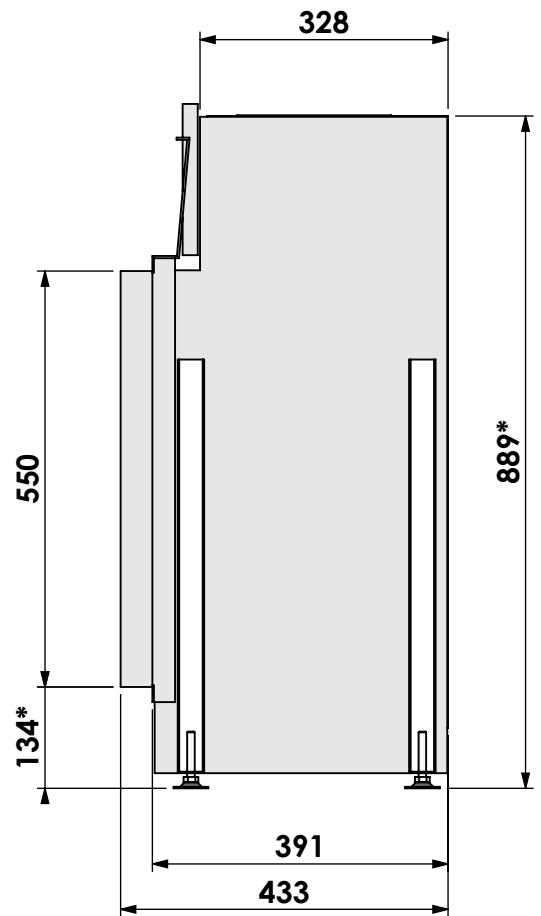

Scale: **1:10**  
Unit: **mm**

Version: **0**

\* = optional extended adjustable legs max. + 350 mm

**bellfires**

Barbas Bellfires B.V.  
Hallenstraat 17  
5531 AB Bladel  
The Netherlands  
www.barbasbellfires.com

Name: **Derby Small-3 floating frame convection casing**

Modifications reserved

Projection: American

Scale: **1:10**  
Unit: **mm**

Version: **0**

\* = optional extended adjustable legs max. + 350 mm

**bellfires**

Name: **Derby Small-3 hidden door+10cm stone bar**

Modifications reserved

Scale: **1:10**  
Unit: **mm**

Version: **0**