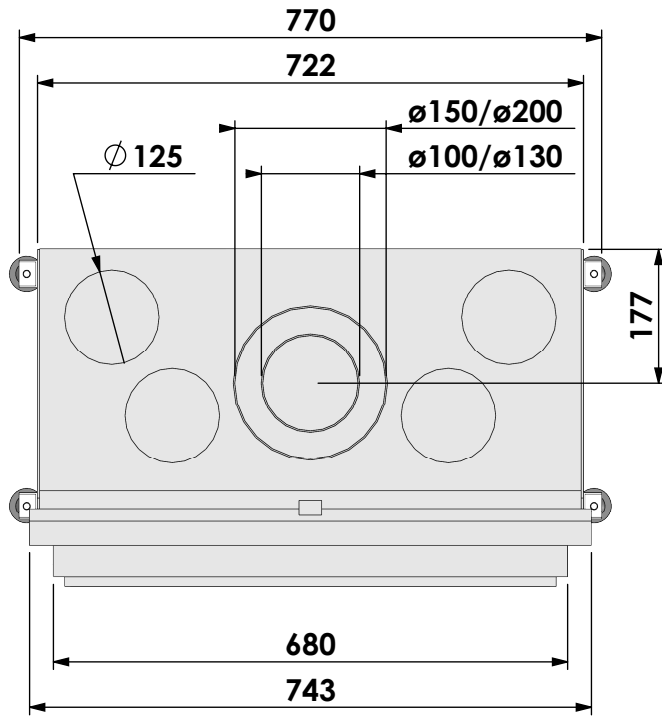

Scale: **1:10**  
Unit: **mm**

Version: **0**

\* = optional extended adjustable legs max. + 350 mm

**bellfires**

Barbas Bellfires B.V.  
Hallenstraat 17  
5531 AB Bladel  
The Netherlands  
www.barbasbellfires.com

Name: **Derby Small-3 floating frame convection casing**

Modifications reserved

Projection: American

Scale: **1:10**  
Unit: **mm**

Version: **0**

\* = optional extended adjustable legs max. + 350 mm

**bellfires**

Name: **Derby Small-3 hidden door+10cm stone bar**

Modifications reserved

Scale: **1:10**  
Unit: **mm**

Version: **0**