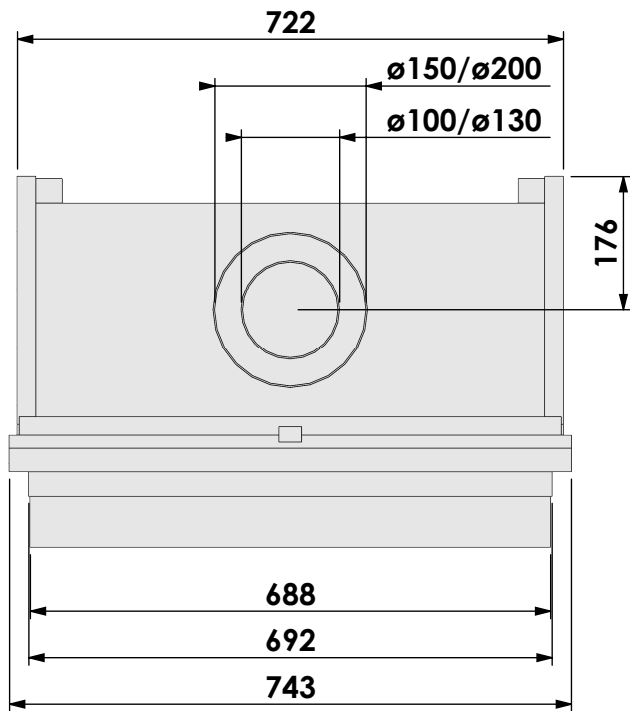

bellfires

Barbas Bellfires B.V.
Hallenstraat 17
5531 AB Bladel
The Netherlands
www.barbasbellfires.com

Name: **Derby Small-3 hidden door + 10cm**

Modifications reserved

Projection:

American

Scale:

1:10

Version:

0

Unit:

mm