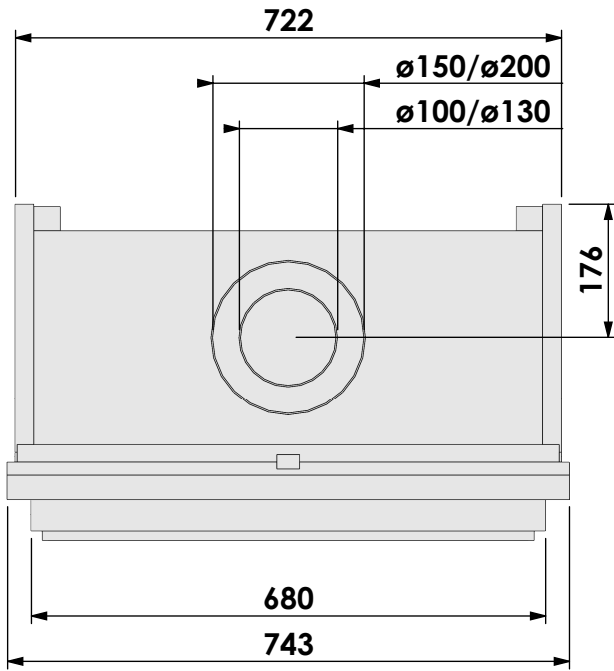

bellfires

Barbas Bellfires B.V.
Hallenstraat 17
5531 AB Bladel
The Netherlands
www.barbasbellfires.com

Name: **Derby Small-3 floating frame**

Modifications reserved

Projection:
American

Scale: **1:10**
Unit: **mm**

Version: **0**