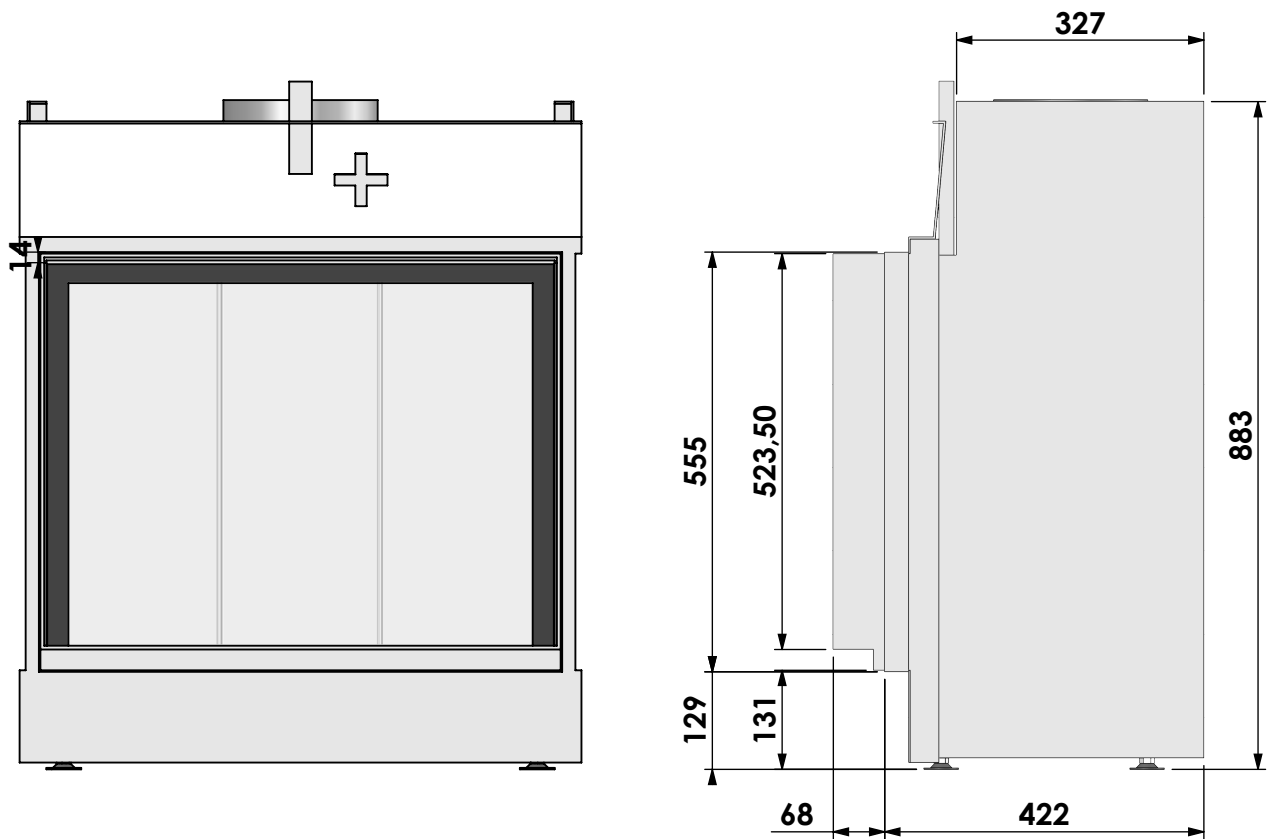

bellfires

Barbas Bellfires B.V.
Hallenstraat 17
5531 AB Bladel
The Netherlands
www.barbasbellfires.com

Name: **Derby Small-3 hidden door + 10cm**

Modifications reserved

Projection:

American

Scale:

1:10

Version:

0

Unit:

mm