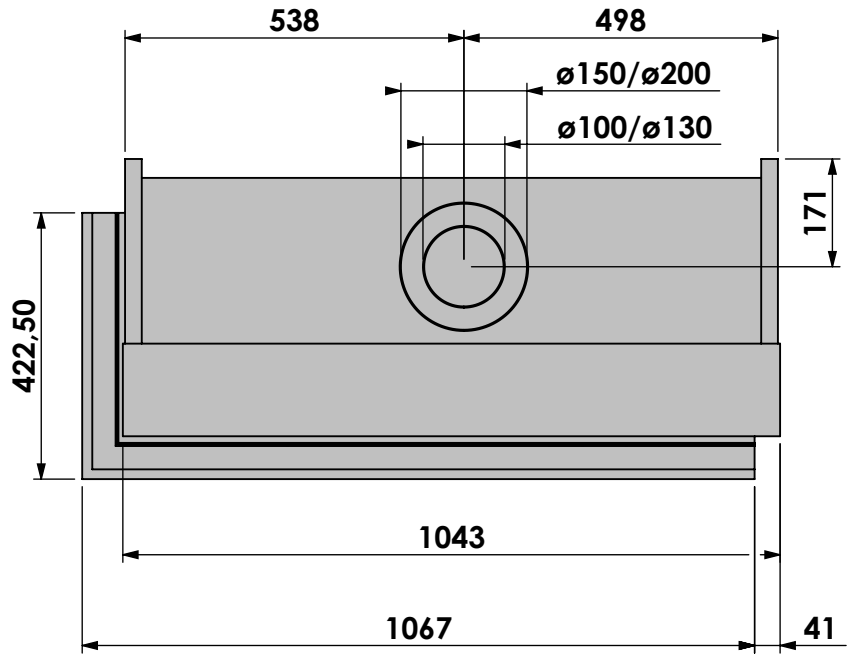

bellfires

Barbas Bellfires B.V.
 Hallenstraat 17
 5531 AB Bladel
 The Netherlands
www.barbasbellfires.com

Name: **Corner Bell Medium 3 L hidden door**

Modifications reserved

Scale: **1:12**
 Unit: **mm**

Version: **0**

bellfires

Barbas Bellfires B.V.
Hallenstraat 17
5531 AB Bladel
The Netherlands
www.barbasbellfires.com

Name: **Corner Bell Medium 3 L hidden door+ 10 cm**

Modifications reserved

Projection:

American

Scale:

1:12

Version:

0

Unit:

mm

bellfires

Barbas Bellfires B.V.
Hallenstraat 17
5531 AB Bladel
The Netherlands
www.barbasbellfires.com

Name: **Corner Bell Medium 3 L hd+ 10 cm + convectie**

Modifications reserved

Projection:

American

Scale:

1:12

Version:

0

Unit:

mm