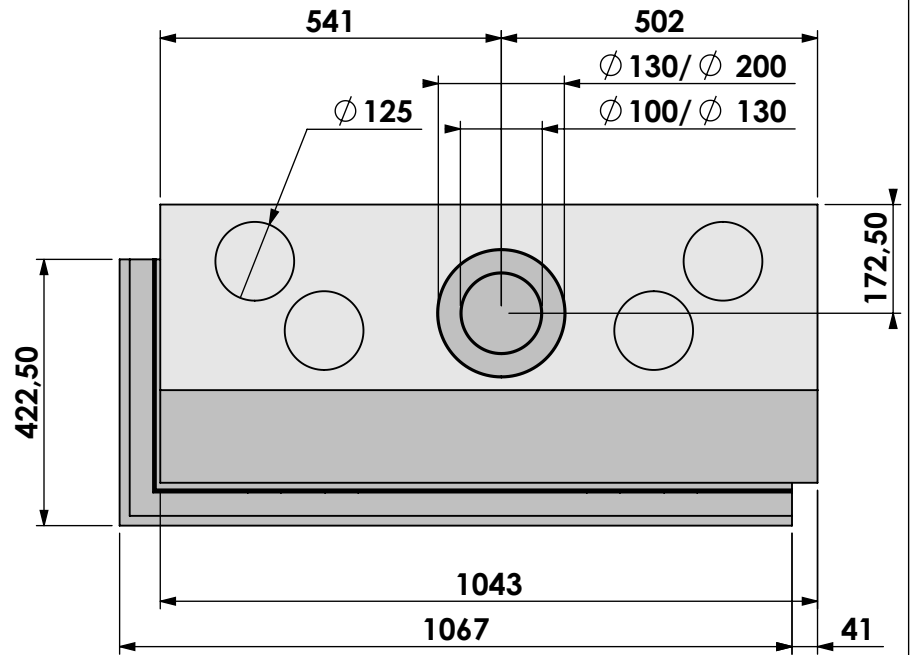

bellfires

Barbas Bellfires B.V.
Hallenstraat 17
5531 AB Bladel
The Netherlands
www.barbasbellfires.com

Name: **Corner Bell Medium 3 L hidden door+ 10 cm**

Modifications reserved

Projection:

American

Scale:

1:12

Version:

0

Unit:

mm

bellfires

Barbas Bellfires B.V.
Hallenstraat 17
5531 AB Bladel
The Netherlands
www.barbasbellfires.com

Name: **Corner Bell Medium 3 L hd+ 10 cm + convectie**

Modifications reserved

Projection:

American

Scale:

1:12

Version:

0

Unit:

mm