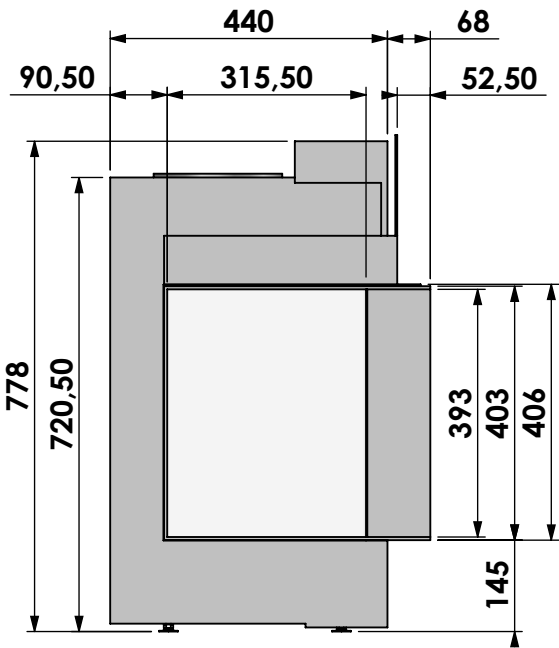

bellfires

Barbas Bellfires B.V.
 Hallenstraat 17
 5531 AB Bladel
 The Netherlands
www.barbasbellfires.com

Name: **Corner Bell Medium 3 L hidden door**

Modifications reserved

Scale: **1:12**
 Unit: **mm**

Version: **0**

bellfires

Barbas Bellfires B.V.
Hallenstraat 17
5531 AB Bladel
The Netherlands
www.barbasbellfires.com

Name: **Corner Bell Medium 3 L hidden door+ 10 cm**

Modifications reserved

Projection:

American

Scale:

1:12

Version:

0

Unit:

mm

bellfires

Barbas Bellfires B.V.
Hallenstraat 17
5531 AB Bladel
The Netherlands
www.barbasbellfires.com

Name: **Corner Bell Medium 3 L hd+ 10 cm + convectie**

Modifications reserved

Projection:

American

Scale:

1:12

Version:

0

Unit:

mm