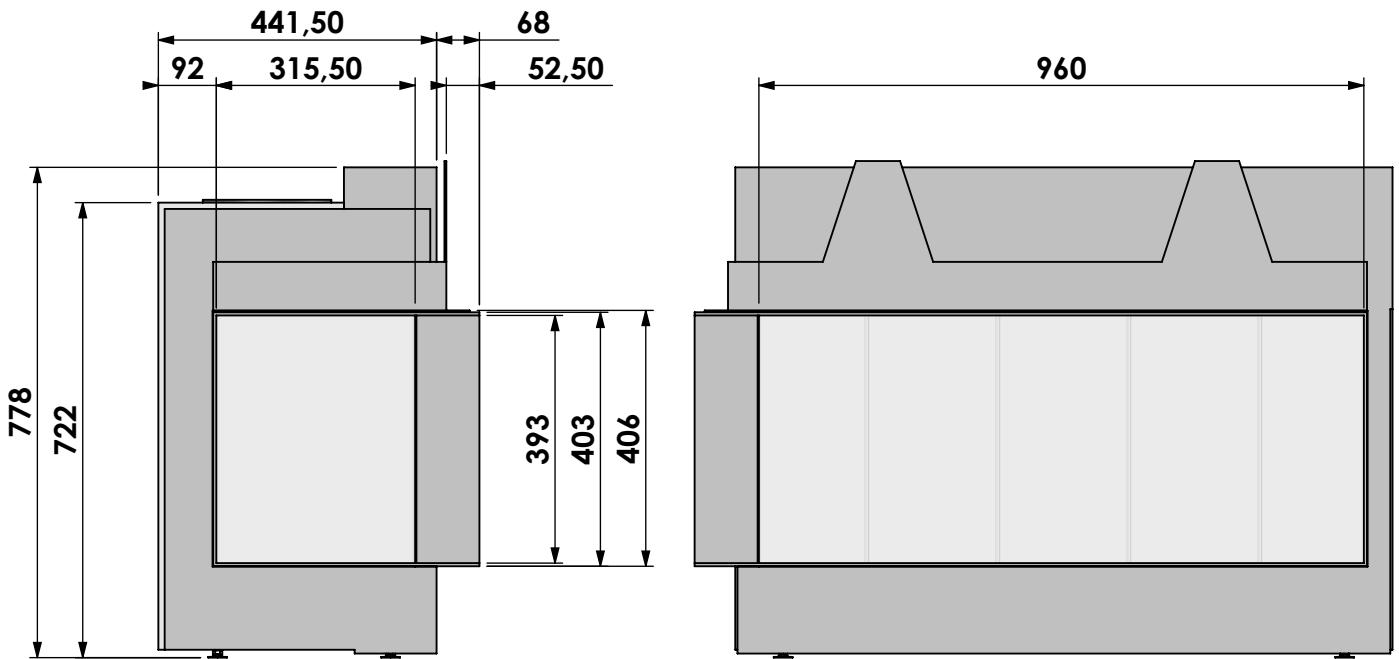

bellfires

Barbas Bellfires B.V.
Hallenstraat 17
5531 AB Bladel
The Netherlands
www.barbasbellfires.com

Name: **Corner Bell Medium 3 L hd+ 10 cm + convectie**

Modifications reserved

Projection:

American

Scale:

1:12

Version:

0

Unit:

mm