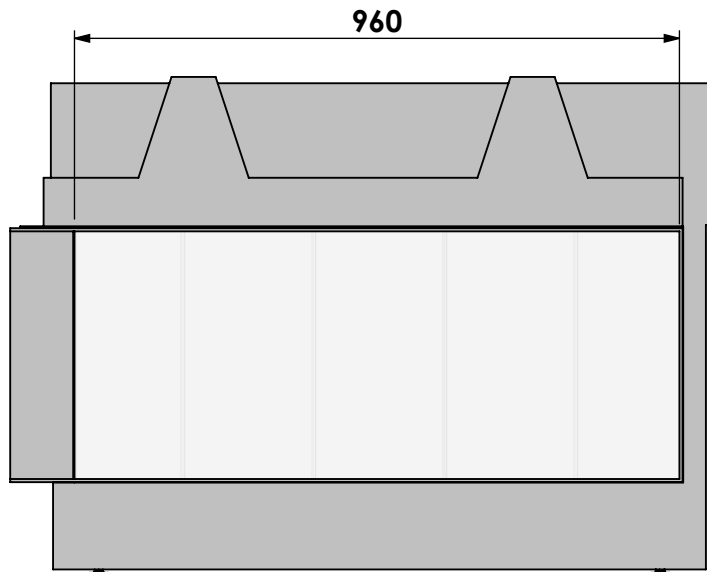

bellfires

Barbas Bellfires B.V.
 Hallenstraat 17
 5531 AB Bladel
 The Netherlands
www.barbasbellfires.com

Name: **Corner Bell Medium 3 L hidden door**

Modifications reserved

Scale: **1:12**
 Unit: **mm**

Version: **0**

bellfires

Barbas Bellfires B.V.
Hallenstraat 17
5531 AB Bladel
The Netherlands
www.barbasbellfires.com

Name: **Corner Bell Medium 3 L hidden door+ 10 cm**

Modifications reserved

Projection:

American

Scale:

1:12

Projection:

American

Scale:

1:12

Version:

0

Unit:

mm